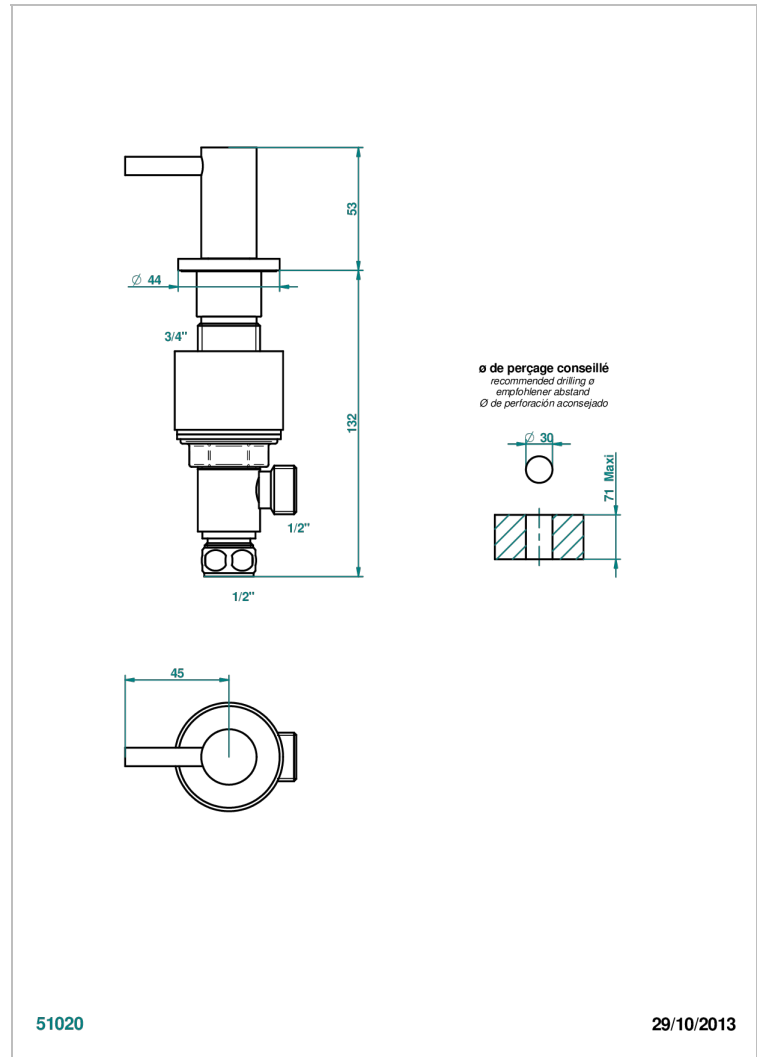

NANO WITH LEVER

G5B-35/H

Rim mounted 1/2" valve, hot

51020

29/10/2013

CHARACTERISTIC

- Nano with lever
- Rim mounted 1/2" valve, hot

AVAILABLE FINITIONS

Antique nickel - H28
Black ceram - D30
Matt chrome - C02
Matt gold - F07
Matt nickel (color finish) - C01
Polished chrome (color finish) - A02

Polished chrome / Polished gold (color finish) - G02
Polished gold (color finish) - F01
Polished nickel - B01
Soft gold - F30
Soft matt gold - F31