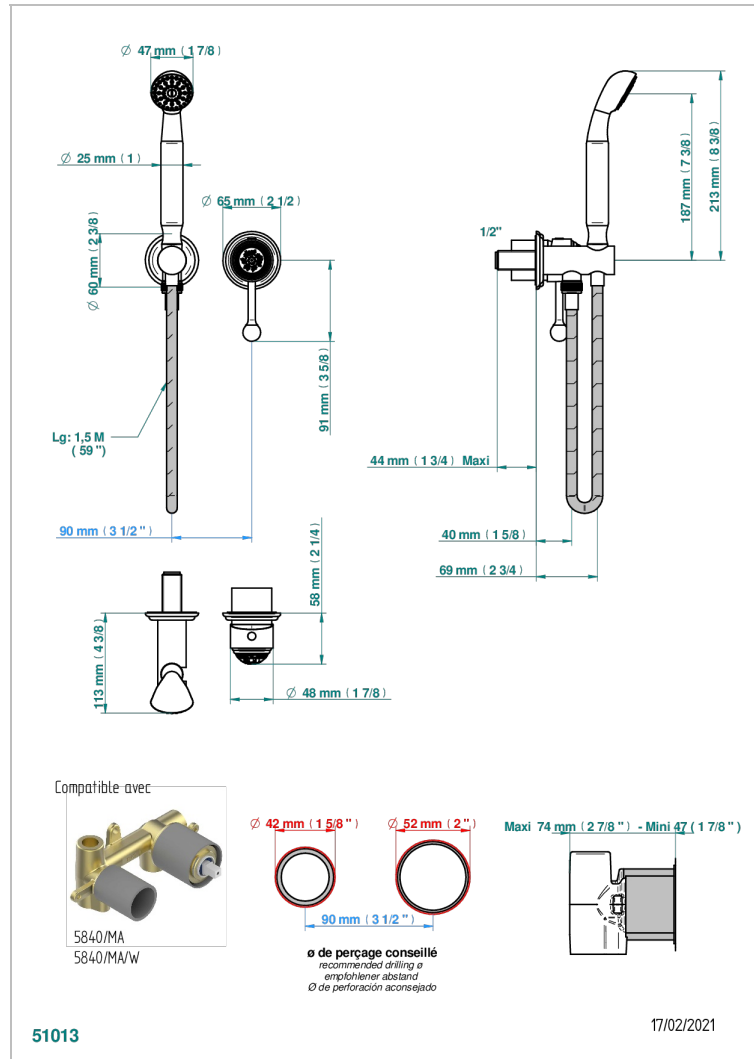

# MARQUISE PLATINUM DECOR

A7G-6561B

Trim only for wall mixer with complete handshower on hook

## CHARACTERISTIC

- Marquise platinum decor
- Trim only for wall mixer with complete handshower on hook

## TECHNICAL SPECS

- Recommandé : 3 bars (max. 5 bars) - Advised : 43,5 psi (max. 72 psi)
- 9,5 l/min à 3 bars (2.5 gpm at 43.5 psi)

## RELATED SKU'S

- Ref. G00-5840/MA Rough parts for concealed wall-mounted mixer with 1/2" outlet