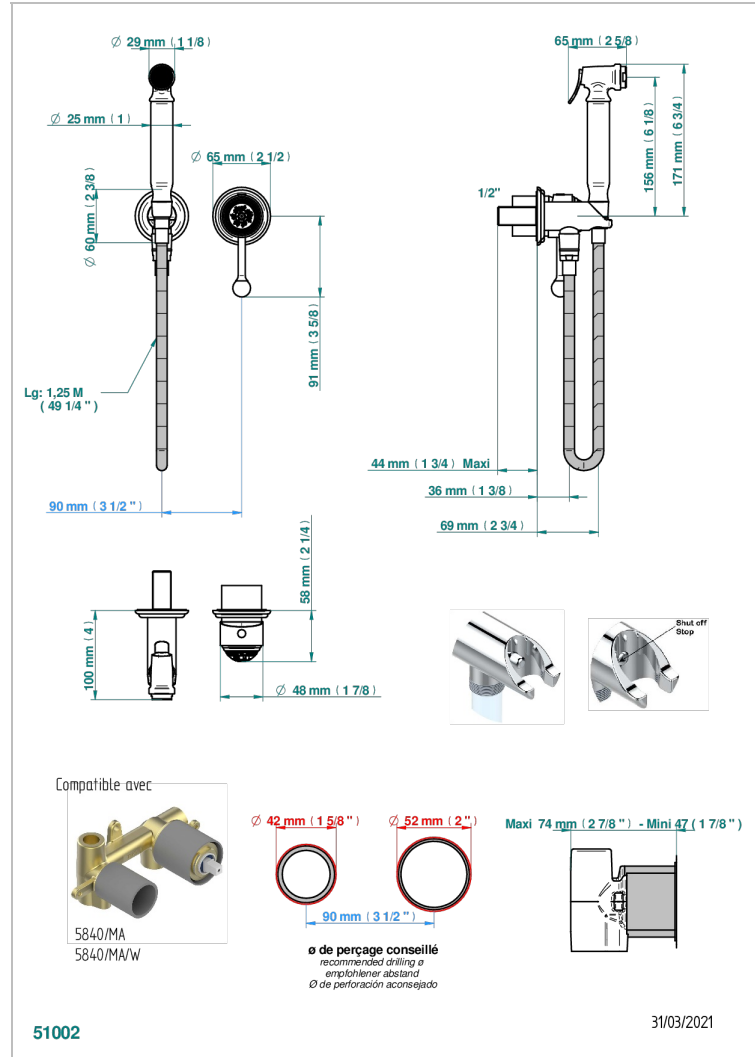

MARQUISE PLATINUM DECOR

A7G-5840/MBG

Trim only for WC douche including: trigger spray, wall mounted single lever mixer, reinforced hose (49 1/4"), wall outlet with integrated elbow with safety stopper

CHARACTERISTIC

- ACS : 19ACCLY412

STANDARDS

RELATED SKU'S

- Ref. G00-5840/MAUS Rough parts for concealed wall-mounted mixer with 1/2" outlet

TECHNICAL SPECS

- Recommandé : 3 bars (max. 5 bars) - Advised : 43,5 psi (max. 72 psi)
- 9,5 l/min à 3 bars (2.5 gpm at 43.5 psi)