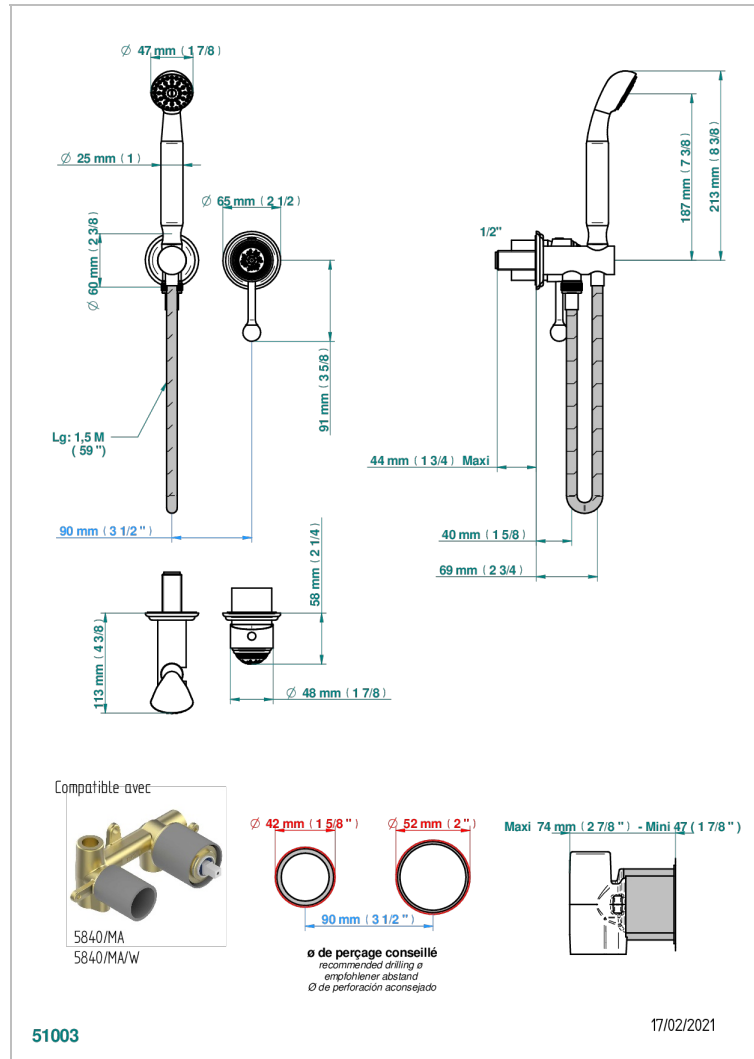

# MARQUISE GOLD DECOR

A7F-6561B

Trim only for wall mixer with complete handshower on hook

## CHARACTERISTIC

- Marquise Gold decor
- Trim only for wall mixer with complete handshower on hook

## TECHNICAL SPECS

- Recommandé : 3 bars (max. 5 bars) - Advised : 43,5 psi (max. 72 psi)
- 9,5 l/min à 3 bars (2.5 gpm at 43.5 psi)

## RELATED SKU'S

- Ref. G00-5840/MA Rough parts for concealed wall-mounted mixer with 1/2" outlet