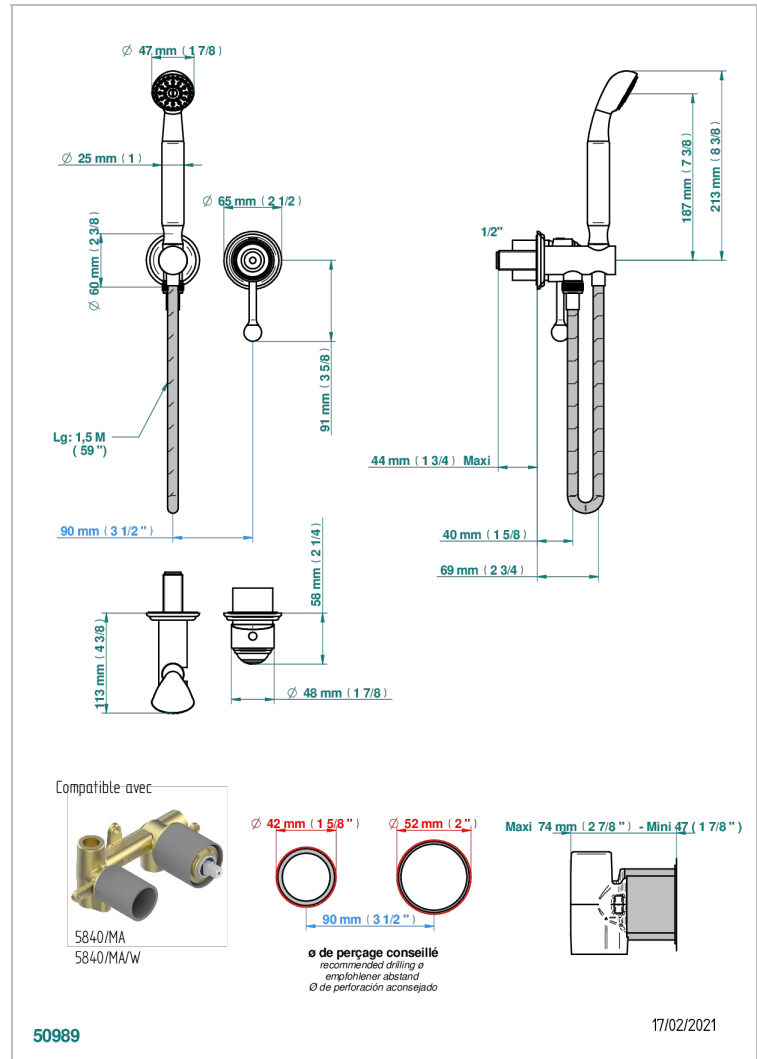

ITHAQUE PLATINUM DECOR

A7B-6561B

Trim only for wall mixer with complete handshower on hook

THG[®]
PARIS

CHARACTERISTIC

- Ithaque Platinum decor
- Trim only for wall mixer with complete handshower on hook

TECHNICAL SPECS

- Recommandé : 3 bars (max. 5 bars) - Advised : 43,5 psi (max. 72 psi)
- 9,5 l/min à 3 bars (2.5 gpm at 43.5 psi)

RELATED SKU'S

- Ref. G00-5840/MA Rough parts for concealed wall-mounted mixer with 1/2" outlet