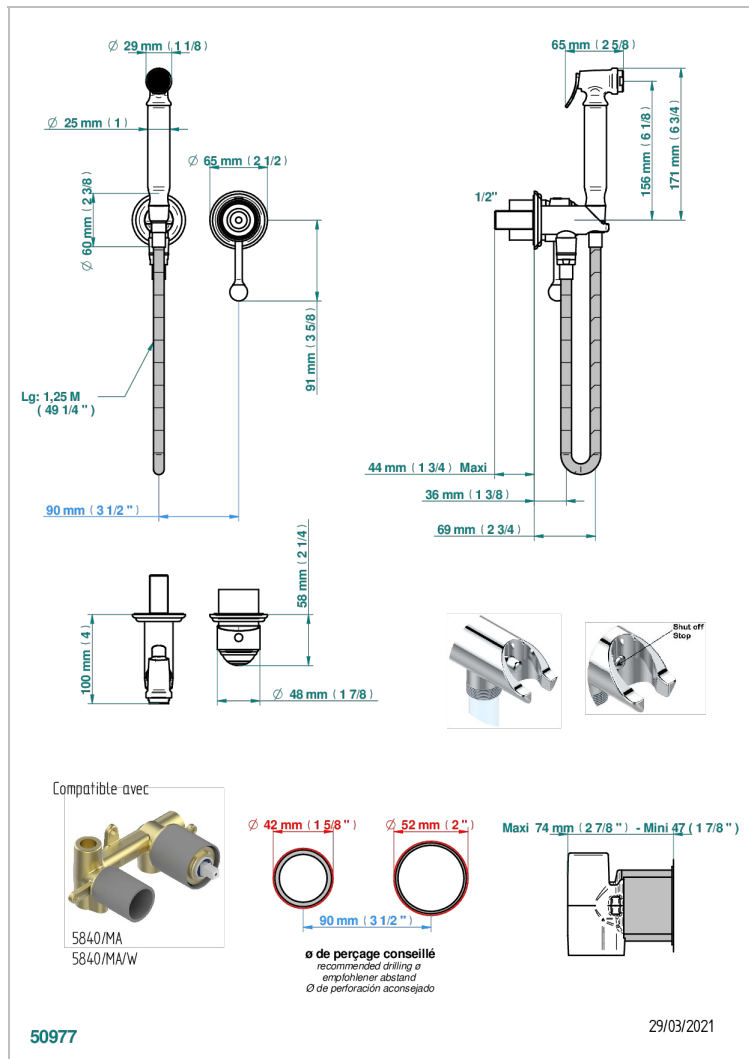

# ITHAQUE PLATINUM DECOR

A7B-5840/MBG

Trim only for WC douche including: trigger spray, wall mounted single lever mixer, reinforced hose (49 1/4"), wall outlet with integrated elbow with safety stopper

## CHARACTERISTIC

- ACS : 19ACCLY412

## RELATED SKU'S

- Ref. G00-5840/MAUS Rough parts for concealed wall-mounted mixer with 1/2" outlet