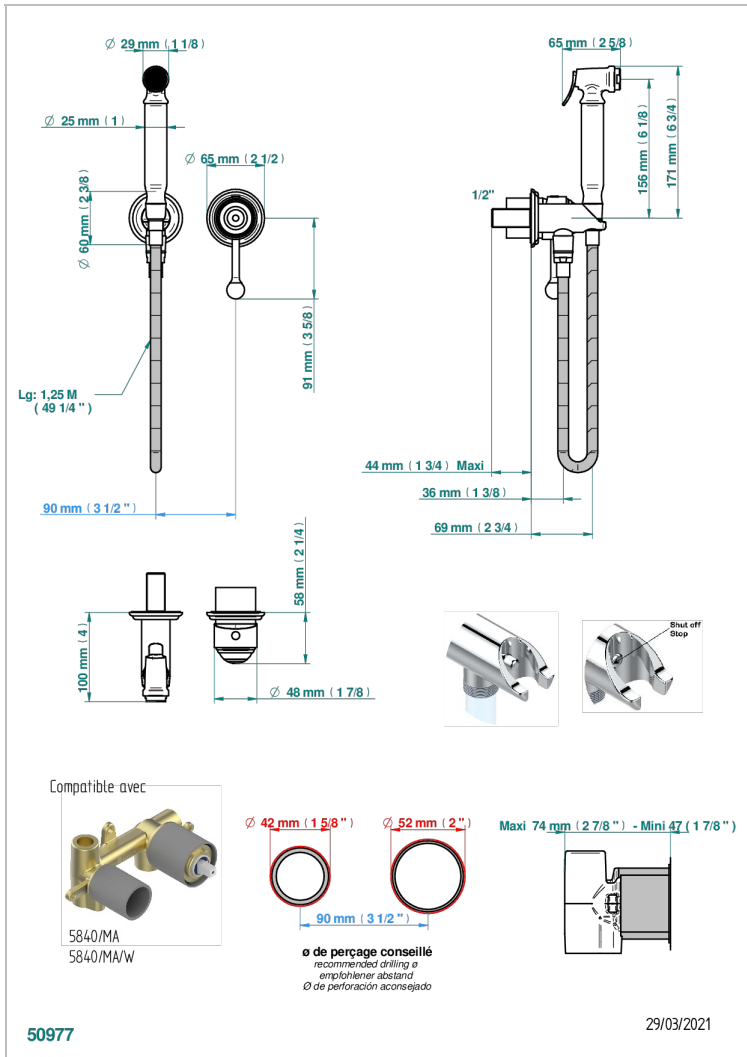

# ITHAQUE, DEKOR PLATIN

A7B-5840/MBG

THG<sup>®</sup>  
PARIS

Trim only for WC douche including: trigger spray, wall mounted single lever mixer, reinforced hose (1.25m), wall outlet with integrated elbow with safety stopper

## ÄHNLICHE PRODUKTE

- Ref. G00-5840/MA Up-teil für up-mischer, 1/2"