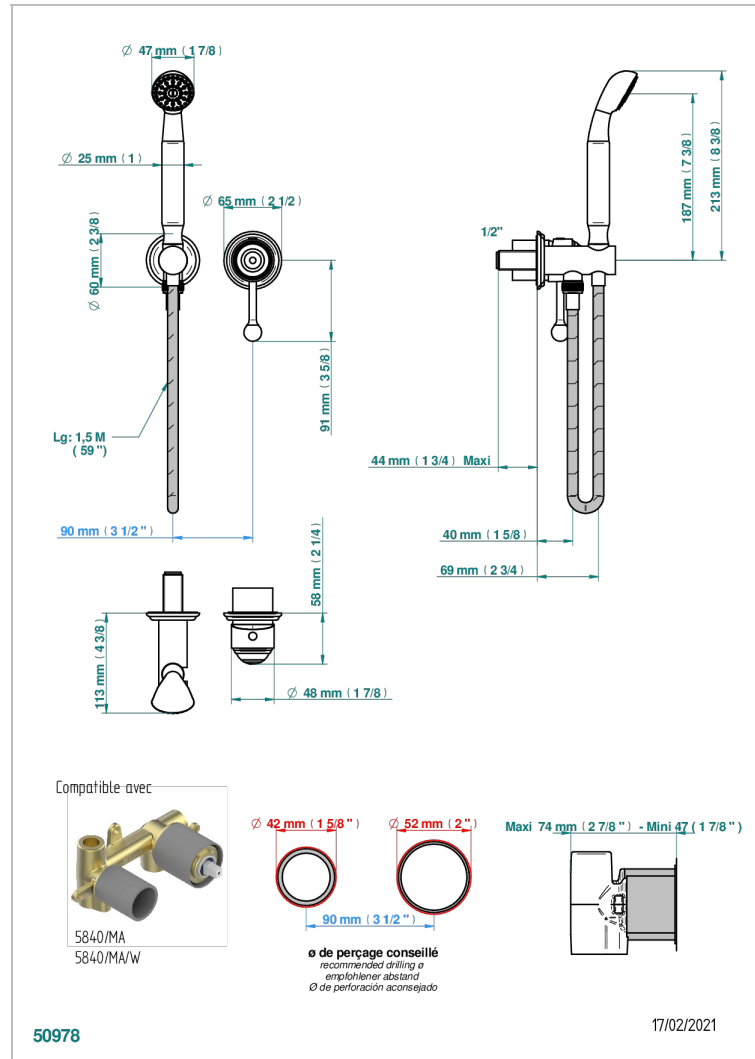

ITHAQUE GOLD DECOR

A7A-6561B

Trim only for wall mixer with complete handshower on hook

CHARACTERISTIC

- Ithaque Gold decor
- Trim only for wall mixer with complete handshower on hook

TECHNICAL SPECS

- Recommandé : 3 bars (max. 5 bars) - Advised : 43,5 psi (max. 72 psi)
- 9,5 l/min à 3 bars (2.5 gpm at 43.5 psi)

RELATED SKU'S

- Ref. G00-5840/MA Rough parts for concealed wall-mounted mixer with 1/2" outlet

AVAILABLE FINITIONS

Antique nickel - H28
Black ceram - D30
Blush PVD - H62
Brass color PVD - H49
Brown bronze color PVD - F33
Gold color PVD - H52