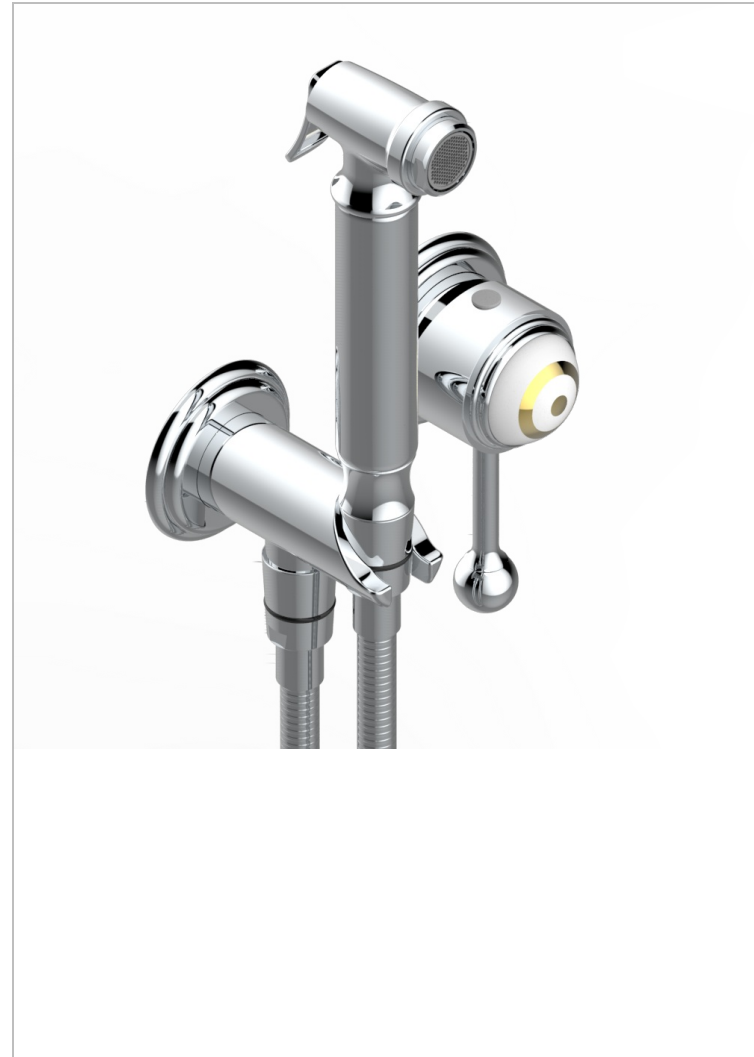

ITHAQUE GOLD DECOR

A7A-5840/MBG

THG
PARIS

Trim only for WC douche including: trigger spray, wall mounted single lever mixer, reinforced hose (49 1/4"), wall outlet with integrated elbow with safety stopper

CHARACTERISTIC

- ACS : 19ACCLY412

TECHNICAL SPECS

- Recommandé : 3 bars (max. 5 bars) - Advised : 43,5 psi (max. 72 psi)
- 9,5 l/min à 3 bars (2.5 gpm at 43.5 psi)

STANDARDS

RELATED SKU'S

- Ref. G00-5840/MAUS Rough parts for concealed wall-mounted mixer with 1/2" outlet

AVAILABLE FINITIONS

Black ceram - D30
Blush PVD - H62
Brass color PVD - H49
Brown bronze color PVD - F33
Chrome polished - A02
Chrome polished / gold polished - G02

Copper antique matt, coated - H07
Gold color PVD - H52
Gold mat - F07
Gold polished - F01
Graphite PVD - H64
Light coated bronze - D01