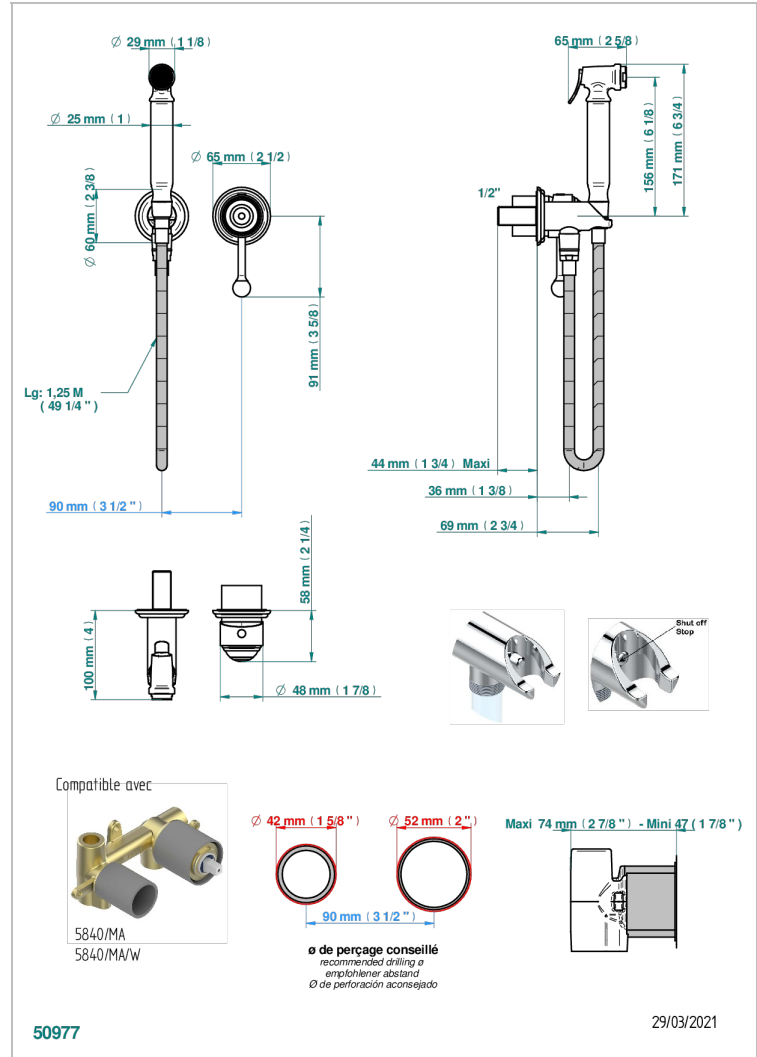

ITHAQUE GOLD DECOR

A7A-5840/MBG

THG
PARIS

Trim only for WC douche including: trigger spray, wall mounted single lever mixer, reinforced hose (49 1/4"), wall outlet with integrated elbow with safety stopper

CHARACTERISTIC

- ACS : 19ACCLY412

TECHNICAL SPECS

- Recommandé : 3 bars (max. 5 bars) - Advised : 43,5 psi (max. 72 psi)
- 9,5 l/min à 3 bars (2.5 gpm at 43.5 psi)

STANDARDS

RELATED SKU'S

- Ref. G00-5840/MAUS Rough parts for concealed wall-mounted mixer with 1/2" outlet