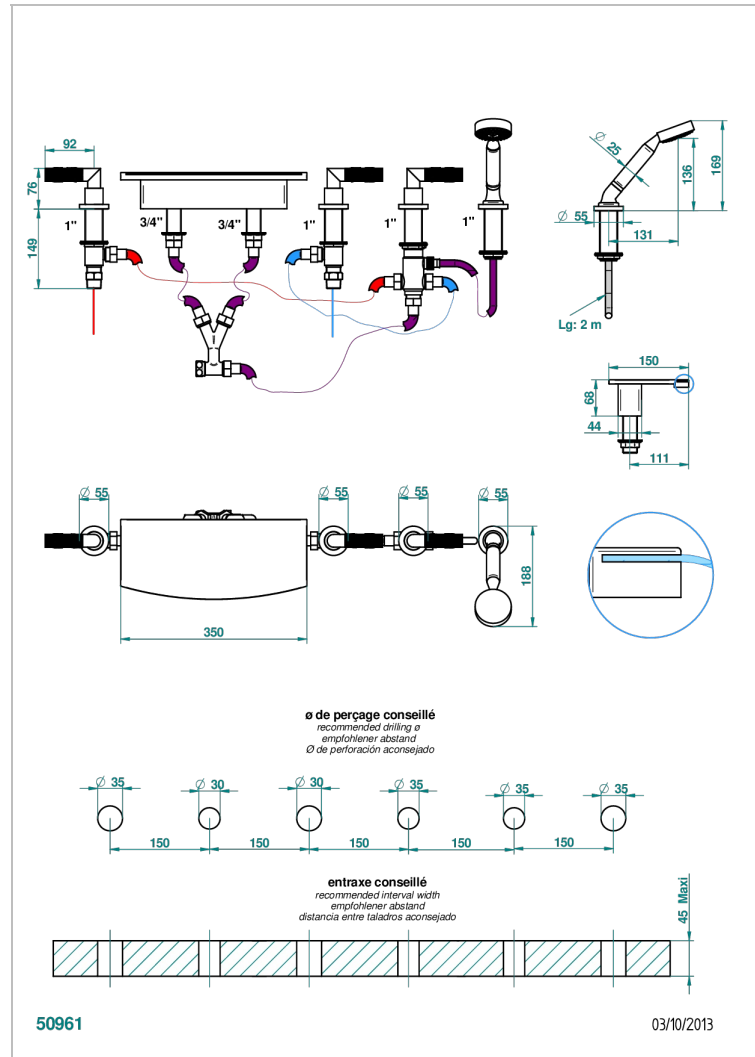

# BAMBOU CLEAR CRYSTAL

A35-1120/EUS

Deck mounted 3 valves roman tub set with handspray and diverter

## CHARACTERISTIC

- Bambou Clear crystal
- Deck mounted 3 valves roman tub set with handspray and diverter