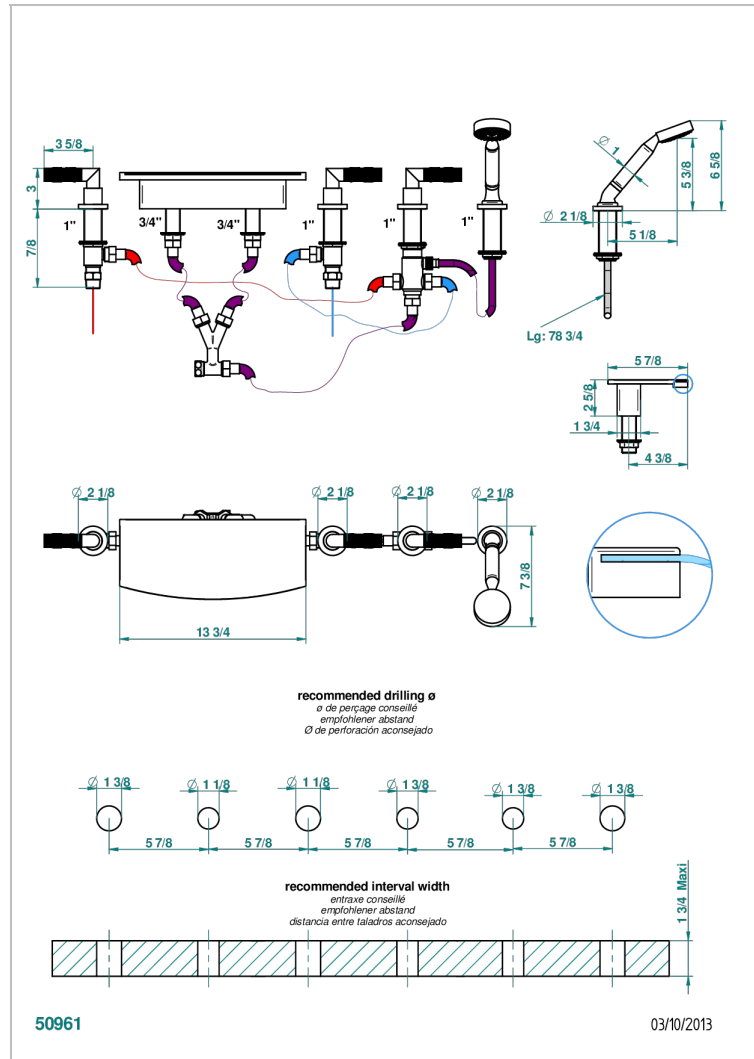

# BAMBOU CLEAR CRYSTAL

A35-1120/EUS

Deck mounted 3 valves roman tub set with handspray and diverter

## CHARACTERISTIC

- BamboU Clear crystal
- Deck mounted 3 valves roman tub set with handspray and diverter