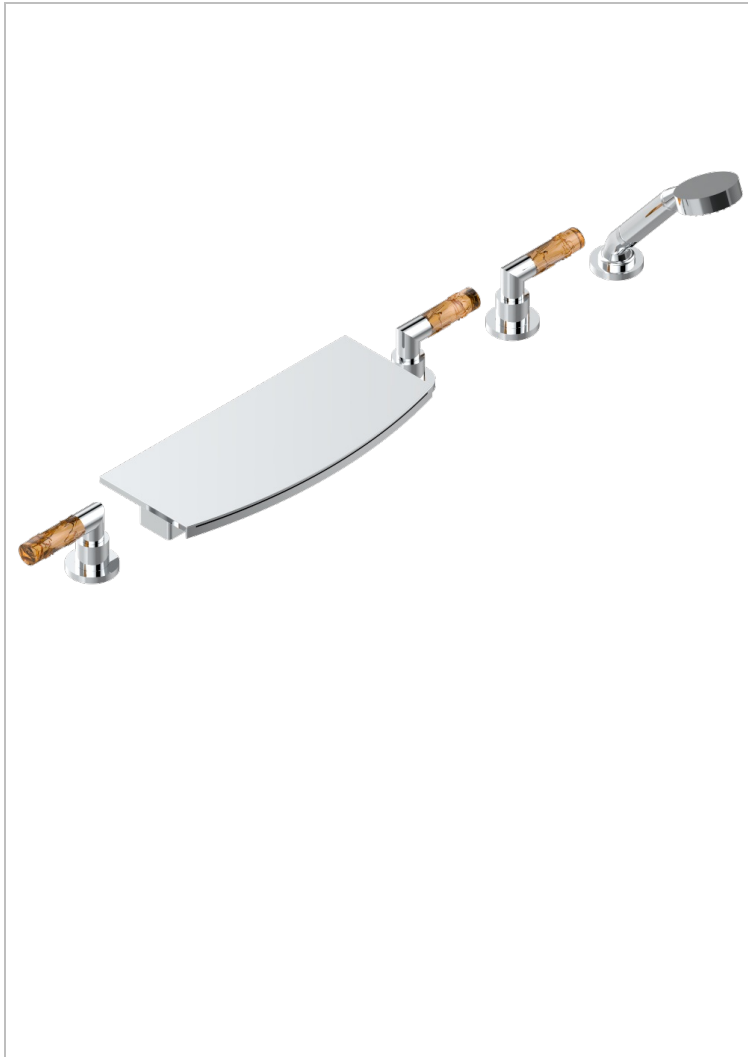

# BAMBOU AMBER CRYSTAL

A34-1120/EUS

Deck mounted 3 valves roman tub set with handspray and diverter

## CHARACTERISTIC

- BamboU Amber crystal
- Deck mounted 3 valves roman tub set with handspray and diverter