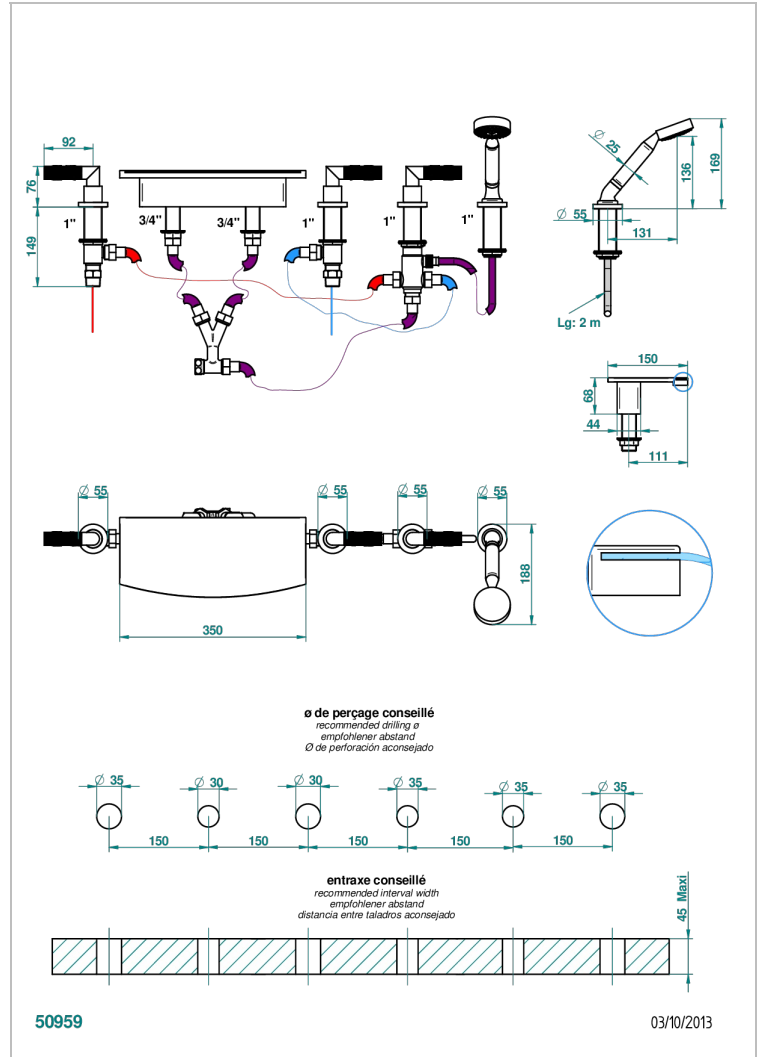

# BAMBOU AMBER CRYSTAL

A34-1120/EUS

Deck mounted 3 valves roman tub set with handspray and diverter

## CHARACTERISTIC

- BamboU Amber crystal
- Deck mounted 3 valves roman tub set with handspray and diverter