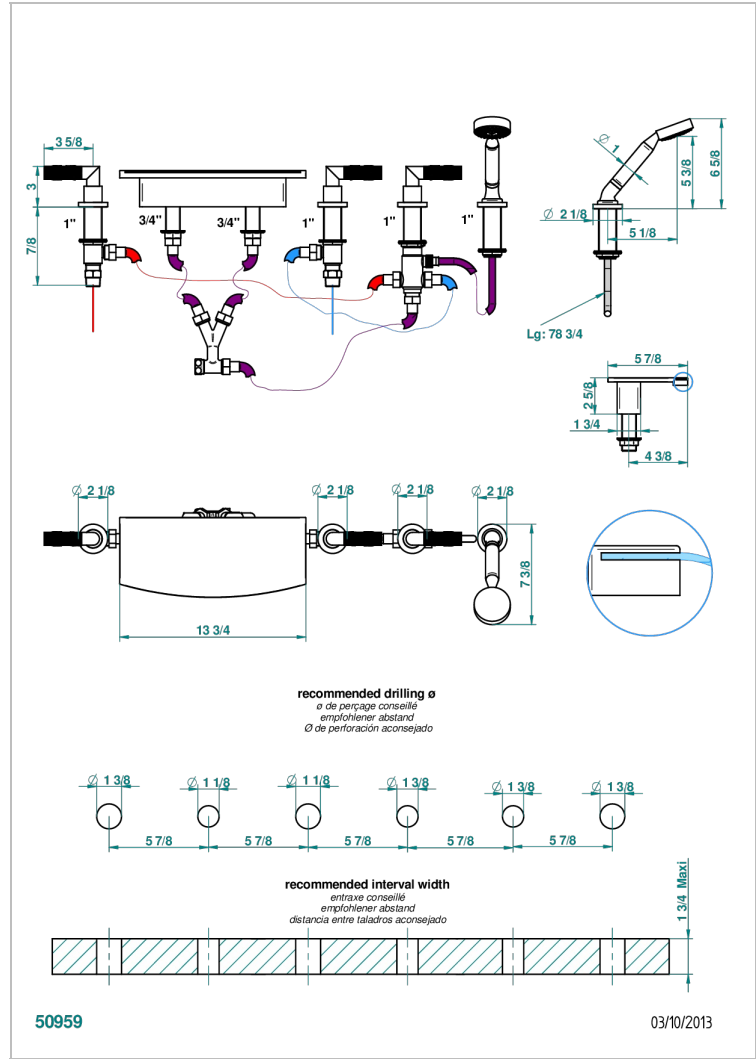

BAMBOU AMBER CRYSTAL

A34-1120/EUS

Deck mounted 3 valves roman tub set with handspray and diverter

CHARACTERISTIC

- BamboU Amber crystal
- Deck mounted 3 valves roman tub set with handspray and diverter

AVAILABLE FINITIONS