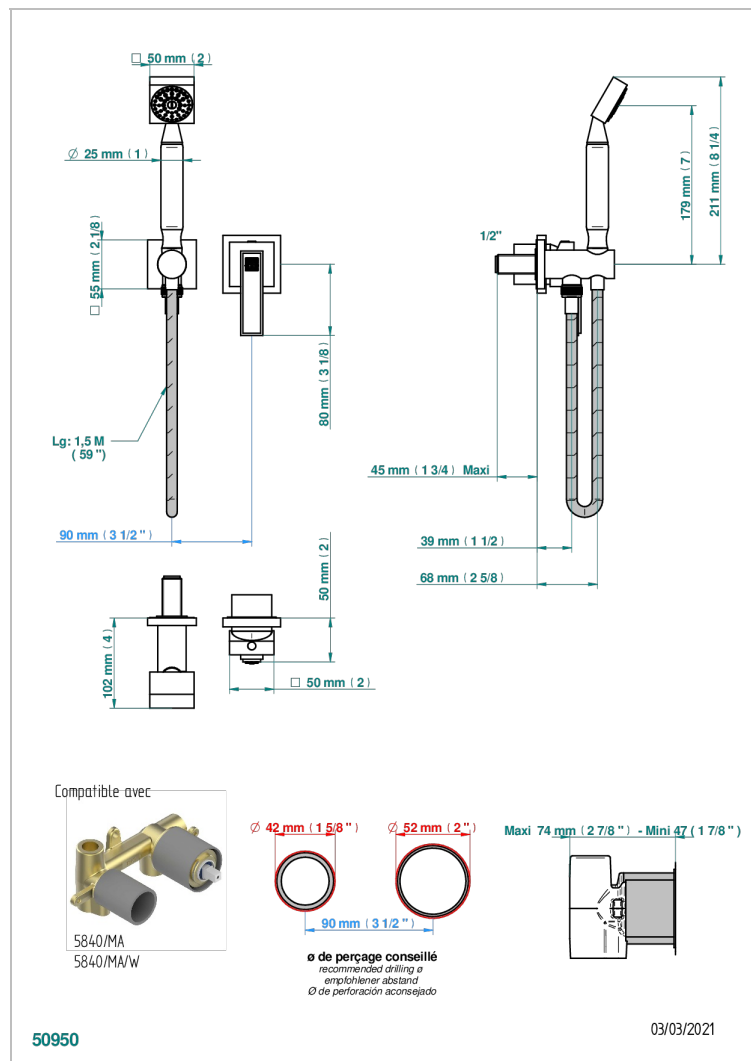

# MASQUE DE FEMME SMOOTH METAL

A2U-6561B

Trim only for wall mixer with complete handshower on hook

## CHARACTERISTIC

- Masque de Femme Smooth metal
- Trim only for wall mixer with complete handshower on hook

## TECHNICAL SPECS

- Recommandé : 3 bars (max. 5 bars) - Advised : 43,5 psi (max. 72 psi)
- 9,5 l/min à 3 bars (2.5 gpm at 43.5 psi)

## RELATED SKU'S

- Ref. G00-5840/MA Rough parts for concealed wall-mounted mixer with 1/2" outlet