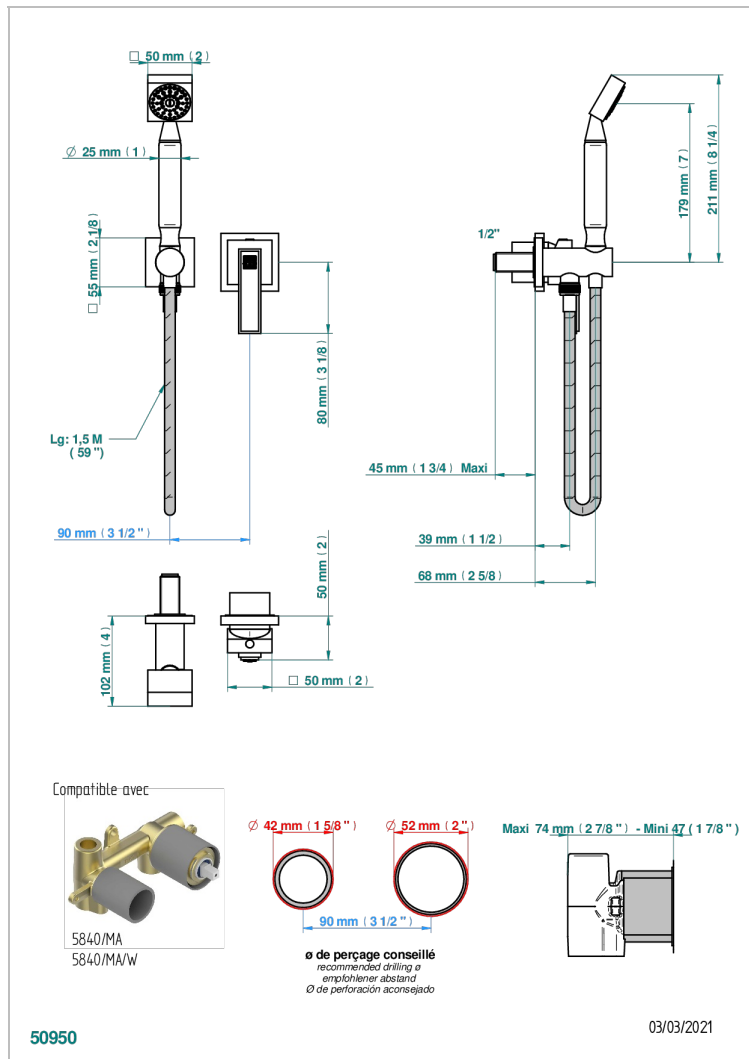

# MASQUE DE FEMME ENGRAVED METAL

A2T-6561B

Trim only for wall mixer with complete handshower on hook

## CHARACTERISTIC

- Masque de Femme Engraved Metal
- Trim only for wall mixer with complete handshower on hook

## TECHNICAL SPECS

- Recommandé : 3 bars (max. 5 bars) - Advised : 43,5 psi (max. 72 psi)
- 9,5 l/min à 3 bars (2.5 gpm at 43.5 psi)

## RELATED SKU'S

- Ref. G00-5840/MA Rough parts for concealed wall-mounted mixer with 1/2" outlet