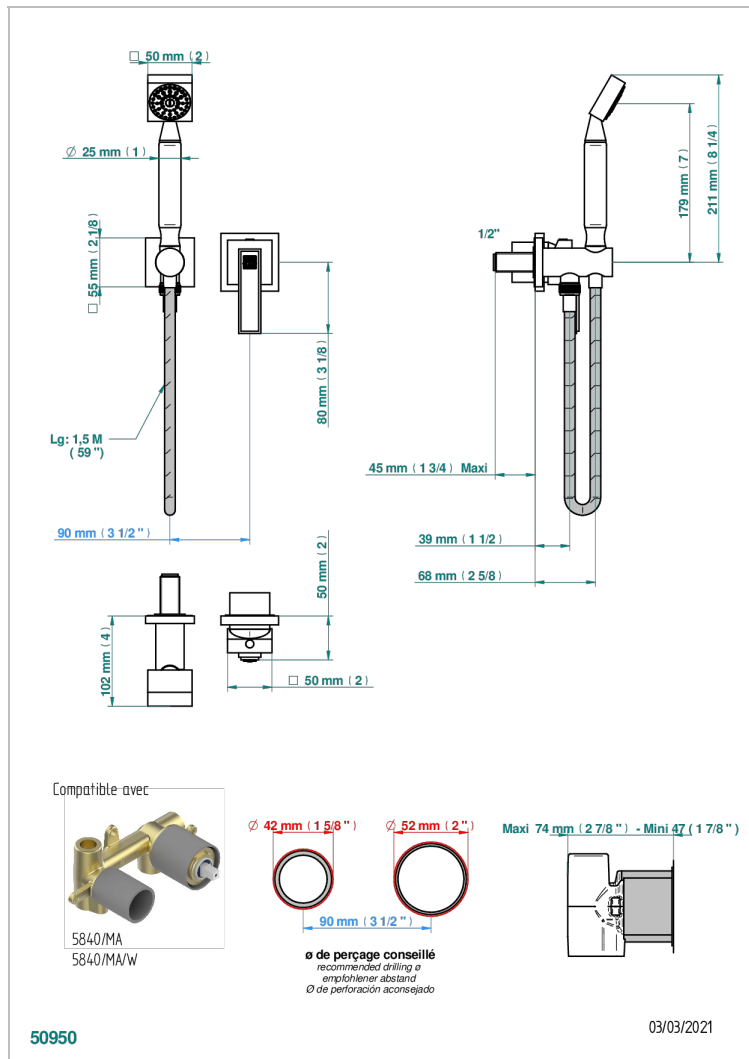

MASQUE DE FEMME SOLAIRE

A2S-6561B

THG[®]
PARIS

Trim only for wall mixer with complete handshower on hook

CHARACTERISTIC

- Masque de Femme Solaire
- Trim only for wall mixer with complete handshower on hook

TECHNICAL SPECS

- Recommandé : 3 bars (max. 5 bars) - Advised : 43,5 psi (max. 72 psi)
- 9,5 l/min à 3 bars (2.5 gpm at 43.5 psi)

RELATED SKU'S

- Ref. G00-5840/MA Rough parts for concealed wall-mounted mixer with 1/2" outlet