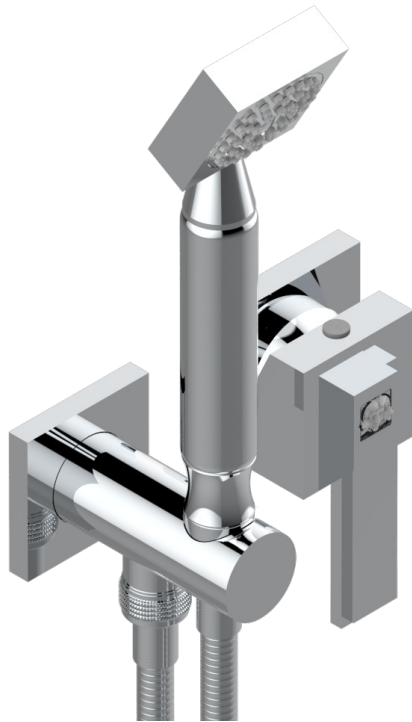

MASQUE DE FEMME LUNAIRE

A2R-6561B

Trim only for wall mixer with complete handshower on hook

CHARACTERISTIC

- Masque de Femme Lunaire
- Trim only for wall mixer with complete handshower on hook

TECHNICAL SPECS

- Recommandé : 3 bars (max. 5 bars) - Advised : 43,5 psi (max. 72 psi)
- 9,5 l/min à 3 bars (2.5 gpm at 43.5 psi)

RELATED SKU'S

- Ref. G00-5840/MA Rough parts for concealed wall-mounted mixer with 1/2" outlet

AVAILABLE FINITIONS

- Black ceram - D30
- Matt chrome - C02
- Matt gold - F07
- Matt nickel (color finish) - C01
- Polished chrome (color finish) - A02
- Polished chrome / Polished gold (color finish) - G02