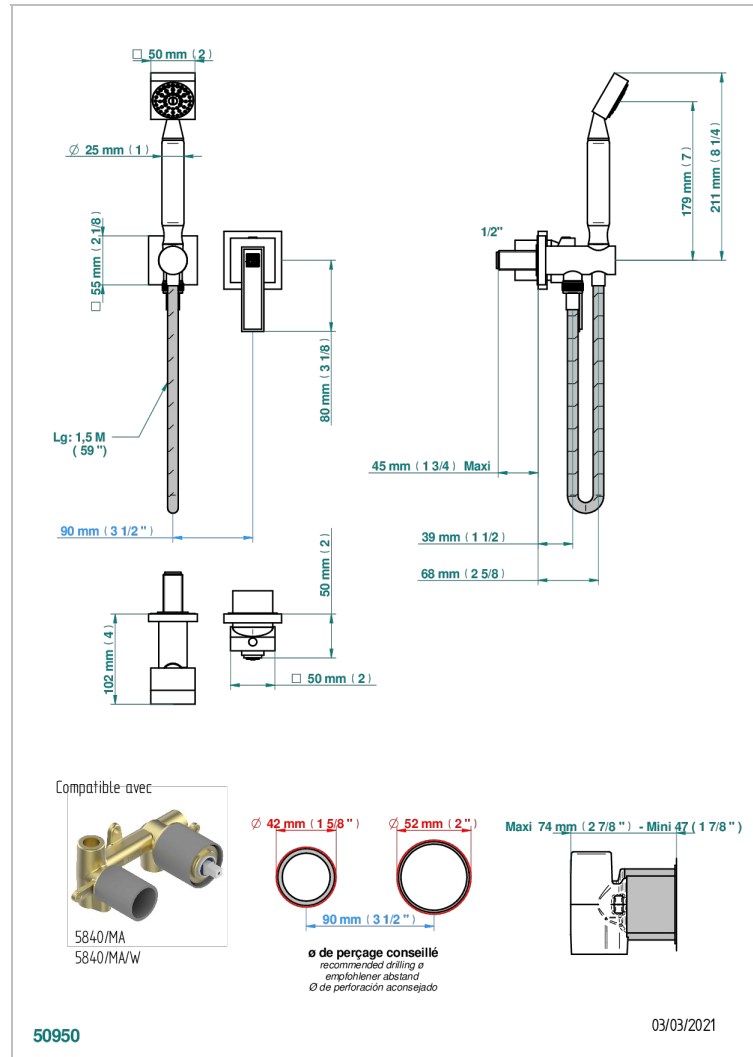

MASQUE DE FEMME LUNAIRE

A2R-6561B

Trim only for wall mixer with complete handshower on hook

CHARACTERISTIC

- Masque de Femme Lunaire
- Trim only for wall mixer with complete handshower on hook

TECHNICAL SPECS

- Recommandé : 3 bars (max. 5 bars) - Advised : 43,5 psi (max. 72 psi)
- 9,5 l/min à 3 bars (2.5 gpm at 43.5 psi)

RELATED SKU'S

- Ref. G00-5840/MA Rough parts for concealed wall-mounted mixer with 1/2" outlet