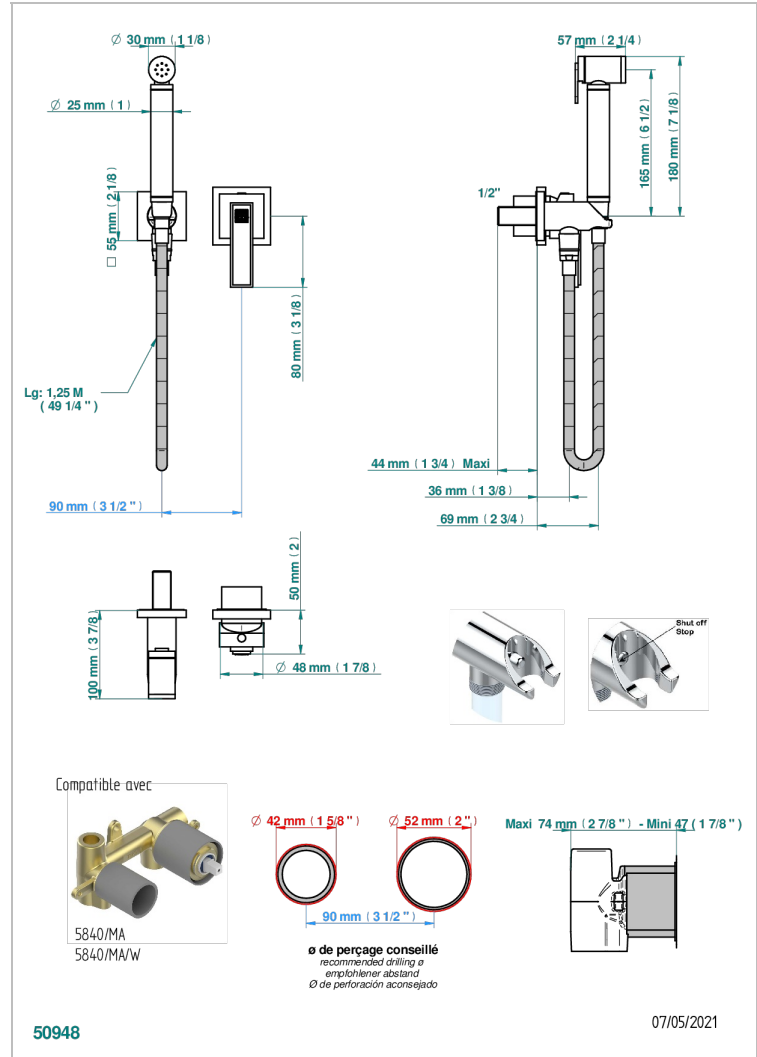

# MASQUE DE FEMME SMOOTH METAL

A2U-5840/MBG

Trim only for WC douche including: trigger spray, wall mounted single lever mixer, reinforced hose (49 1/4"), wall outlet with integrated elbow with safety stopper

## CHARACTERISTIC

- ACS : 19ACCLY412

## RELATED SKU'S

- Ref. G00-5840/MAUS Rough parts for concealed wall-mounted mixer with 1/2" outlet