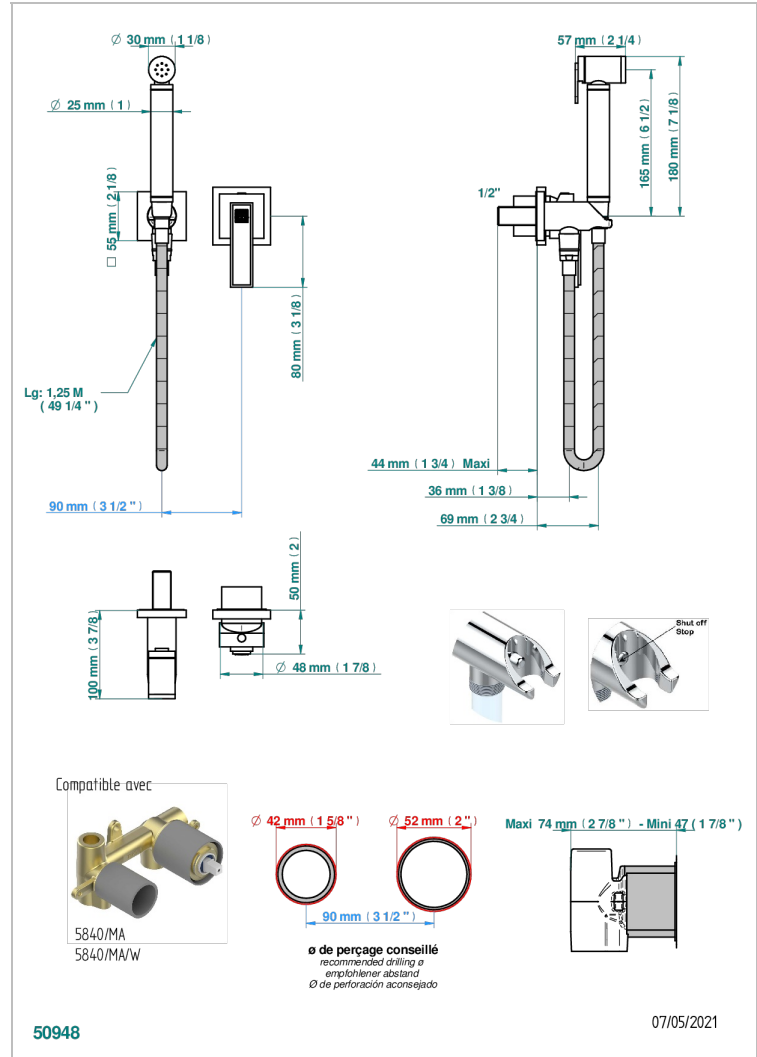

MASQUE DE FEMME SMOOTH METAL

A2U-5840/MBG

Trim only for WC douche including: trigger spray, wall mounted single lever mixer, reinforced hose (1.25m), wall outlet with integrated elbow with safety stopper

CHARACTERISTIC

- ACS : 19ACCLY412

STANDARDS

RELATED SKU'S

- Ref. G00-5840/MA Rough parts for concealed wall-mounted mixer with 1/2" outlet

AVAILABLE FINITIONS

Antique nickel - H28
Black ceram - D30
Blush PVD - H62
Brass color PVD - H49
Brown bronze color PVD - F33
Gold color PVD - H52