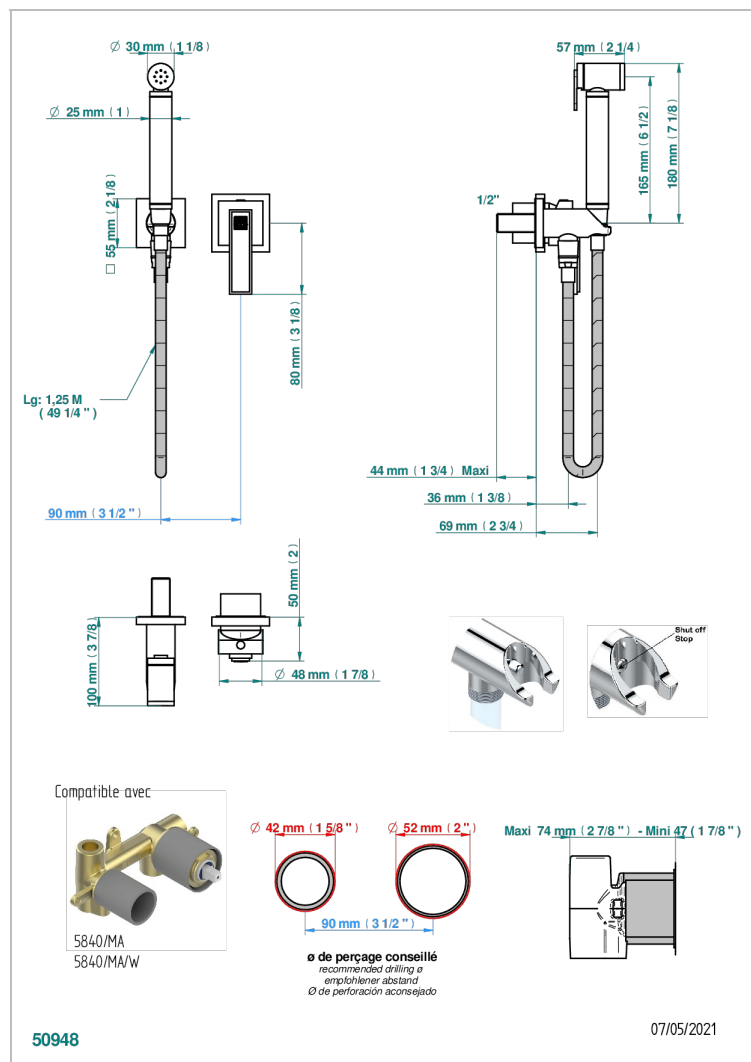

# MASQUE DE FEMME, METALL GLATT

A2U-5840/MBG

Trim only for WC douche including: trigger spray, wall mounted single lever mixer, reinforced hose (1.25m), wall outlet with integrated elbow with safety stopper

## ÄHNLICHE PRODUKTE

- Ref. G00-5840/MA Up-teil für up-mischer, 1/2"