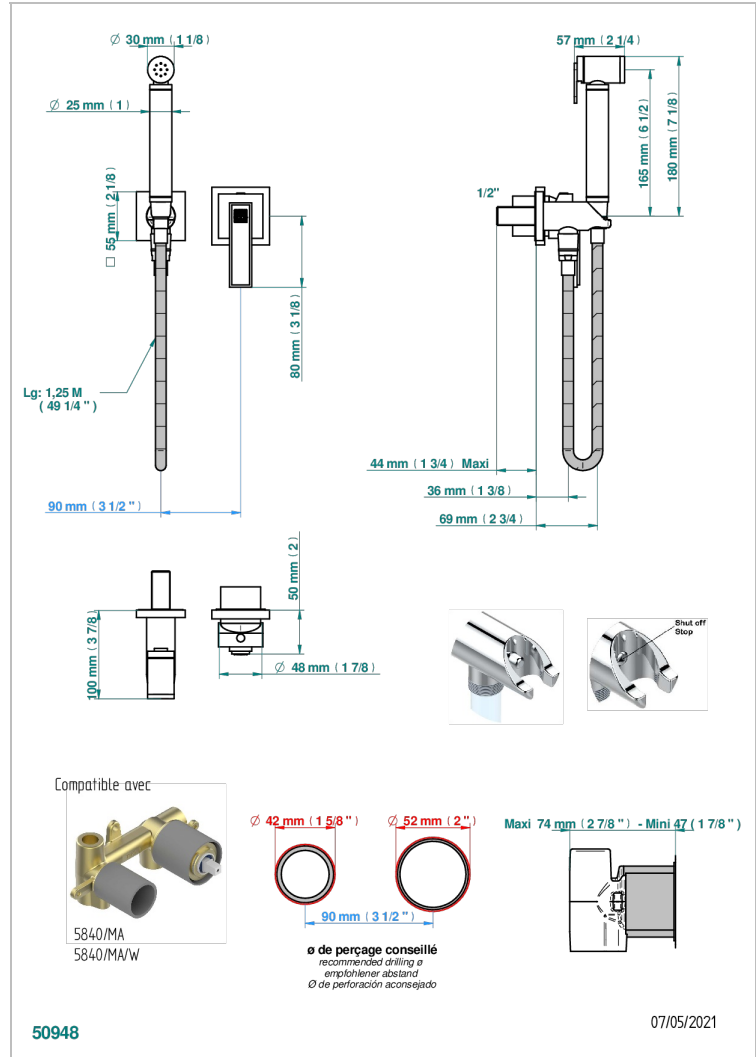

MASQUE DE FEMME ENGRAVED METAL

A2T-5840/MBG

Trim only for WC douche including: trigger spray, wall mounted single lever mixer, reinforced hose (49 1/4"), wall outlet with integrated elbow with safety stopper

CHARACTERISTIC

- ACS : 19ACCLY412

STANDARDS

TECHNICAL SPECS

- Recommandé : 3 bars (max. 5 bars) - Advised : 43,5 psi (max. 72 psi)
- 9,5 l/min à 3 bars (2.5 gpm at 43.5 psi)

RELATED SKU'S

- Ref. G00-5840/MAUS Rough parts for concealed wall-mounted mixer with 1/2" outlet