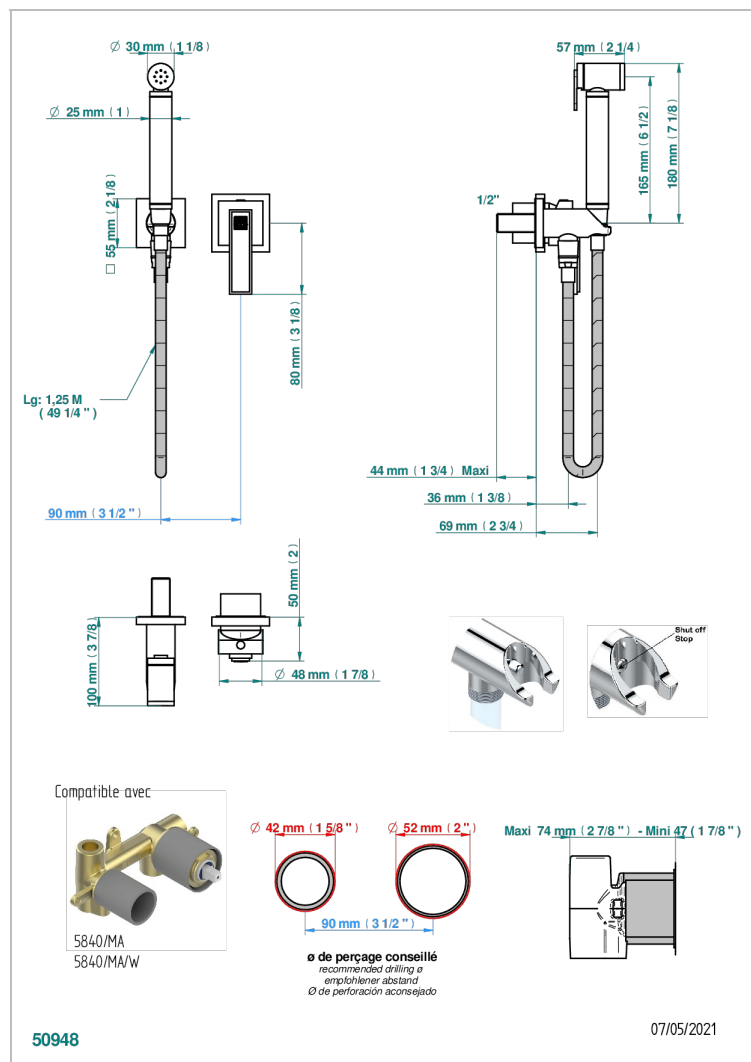

# MASQUE DE FEMME SOLAIRE

A2S-5840/MBG

Trim only for WC douche including: trigger spray, wall mounted single lever mixer, reinforced hose (49 1/4"), wall outlet with integrated elbow with safety stopper

## CHARACTERISTIC

- ACS : 19ACCLY412

## RELATED SKU'S

- Ref. G00-5840/MAUS Rough parts for concealed wall-mounted mixer with 1/2" outlet