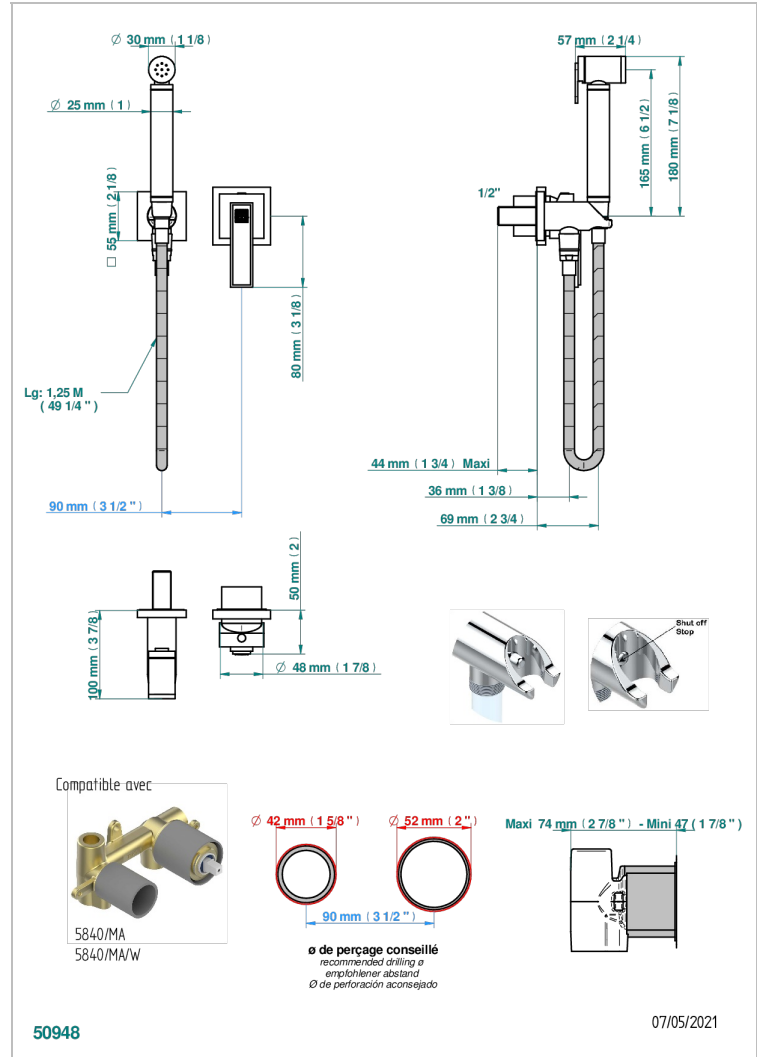

MASQUE DE FEMME LUNAIRE

A2R-5840/MBG

Trim only for WC douche including: trigger spray, wall mounted single lever mixer, reinforced hose (49 1/4"), wall outlet with integrated elbow with safety stopper

CHARACTERISTIC

- ACS : 19ACCLY412

STANDARDS

RELATED SKU'S

- Ref. G00-5840/MAUS Rough parts for concealed wall-mounted mixer with 1/2" outlet

AVAILABLE FINITIONS

- Black ceram - D30
- Chrome polished - A02
- Chrome polished / gold polished - G02
- Gold mat - F07
- Gold polished - F01
- Matt chrome (American satin) - C02

- Matt nickel (American satin) - C01
- Nickel polished - B01
- Soft gold - F30
- Soft matt gold - F31

TECHNICAL SPECS

- Recommandé : 3 bars (max. 5 bars) - Advised : 43,5 psi (max. 72 psi)
- 9,5 l/min à 3 bars (2.5 gpm at 43.5 psi)