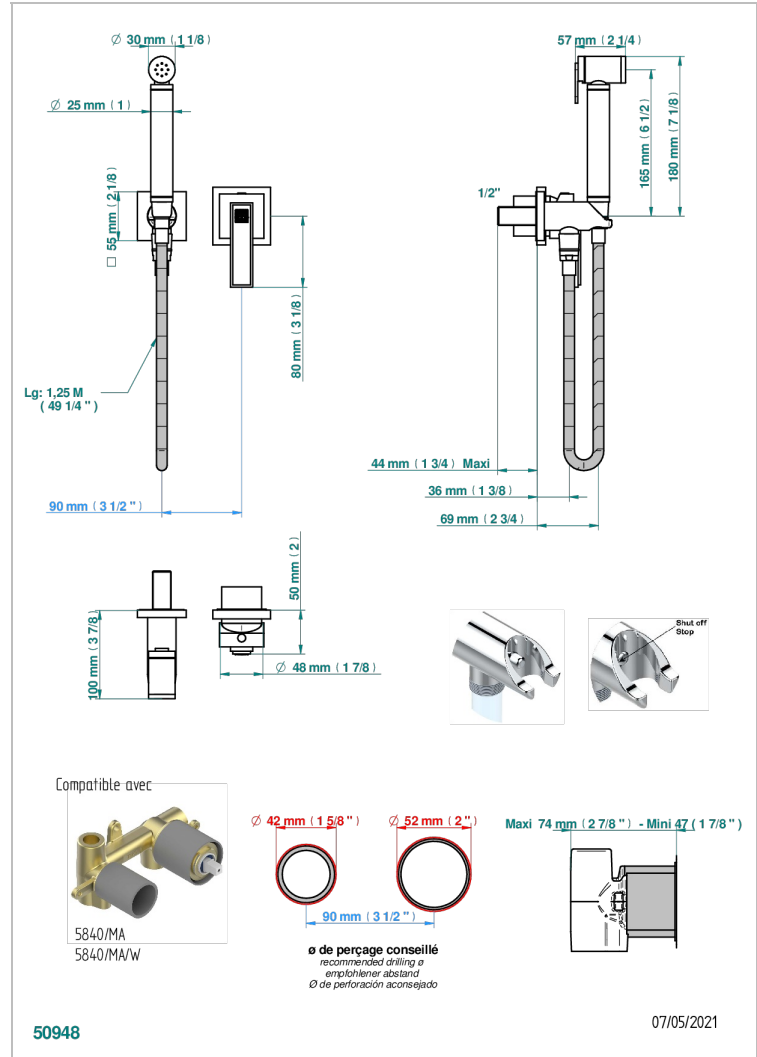

MASQUE DE FEMME LUNAIRE

A2R-5840/MBG

Trim only for WC douche including: trigger spray, wall mounted single lever mixer, reinforced hose (1.25m), wall outlet with integrated elbow with safety stopper

CHARACTERISTIC

- ACS : 19ACCLY412

STANDARDS

RELATED SKU'S

- Ref. G00-5840/MA Rough parts for concealed wall-mounted mixer with 1/2" outlet

AVAILABLE FINITIONS

- Black ceram - D30
- Matt chrome - C02
- Matt gold - F07
- Matt nickel (color finish) - C01
- Polished chrome (color finish) - A02
- Polished chrome / Polished gold (color finish) - G02

- Polished gold (color finish) - F01
- Polished nickel - B01
- Soft gold - F30
- Soft matt gold - F31

TECHNICAL SPECS

- Recommandé : 3 bars (max. 5 bars) - Advised : 43,5 psi (max. 72 psi)
- 9,5 l/min à 3 bars (2.5 gpm at 43.5 psi)