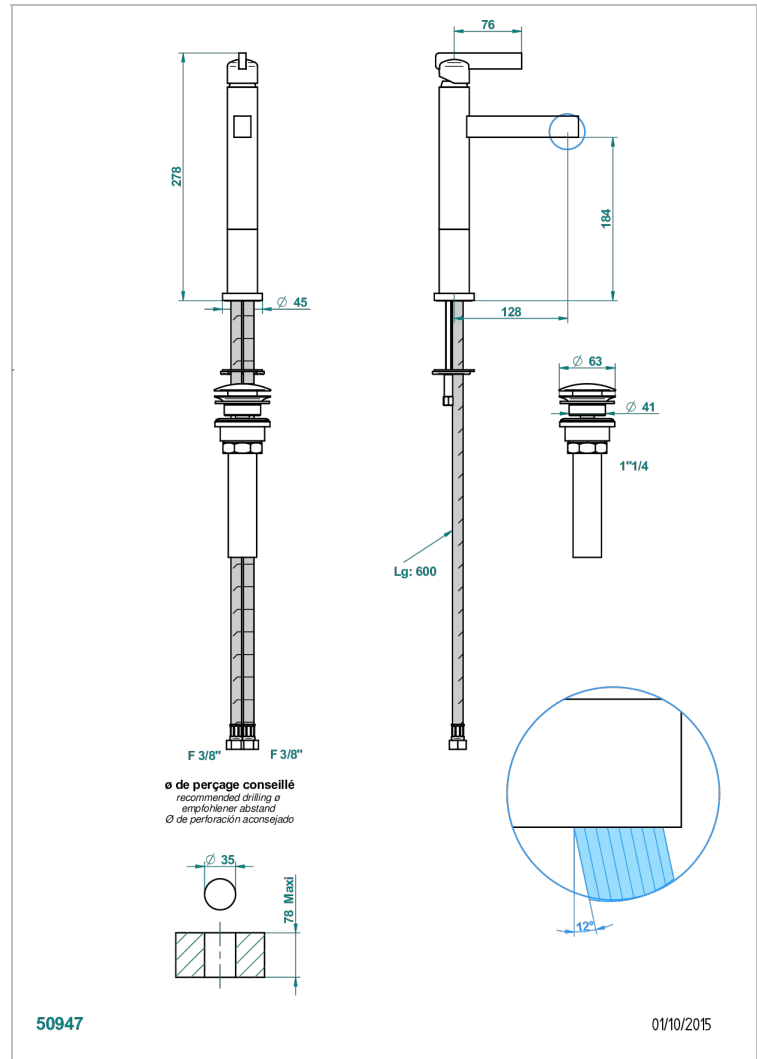

LE 11 WITH LEVER HANDLES

U2B-6500D/US

Single lever faucet without drain - medium version

CHARACTERISTIC

- Le 11 with lever handles
- Single lever faucet without drain - medium version

TECHNICAL SPECS

- Recommandé : 3 bars (max. 5 bars) - Advised : 43,5 psi (max. 72 psi)
- 5,7 l/min à 3 bars (1.5 gpm at 43.5 psi)