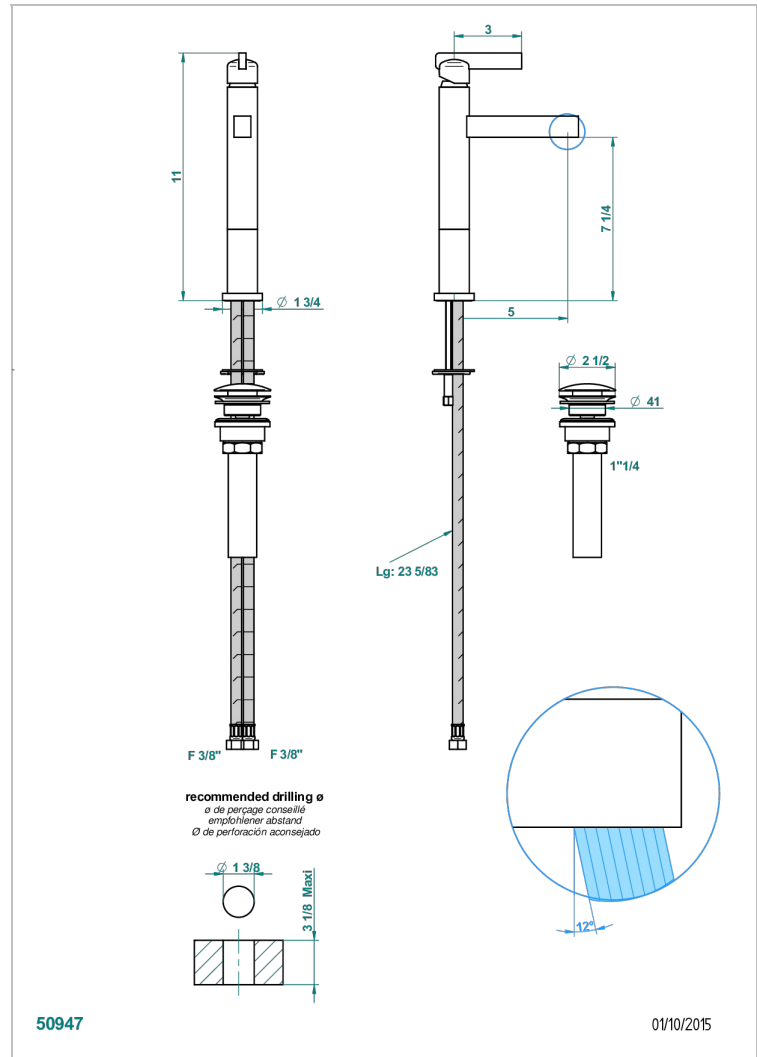

LE 11 WITH LEVER HANDLES

U2B-6500D/US

Single lever faucet without drain - medium version

CHARACTERISTIC

- Le 11 with lever handles
- Single lever faucet without drain - medium version

TECHNICAL SPECS

- Recommandé : 3 bars (max. 5 bars) - Advised : 43,5 psi (max. 72 psi)
- 5,7 l/min à 3 bars (1.5 gpm at 43.5 psi)