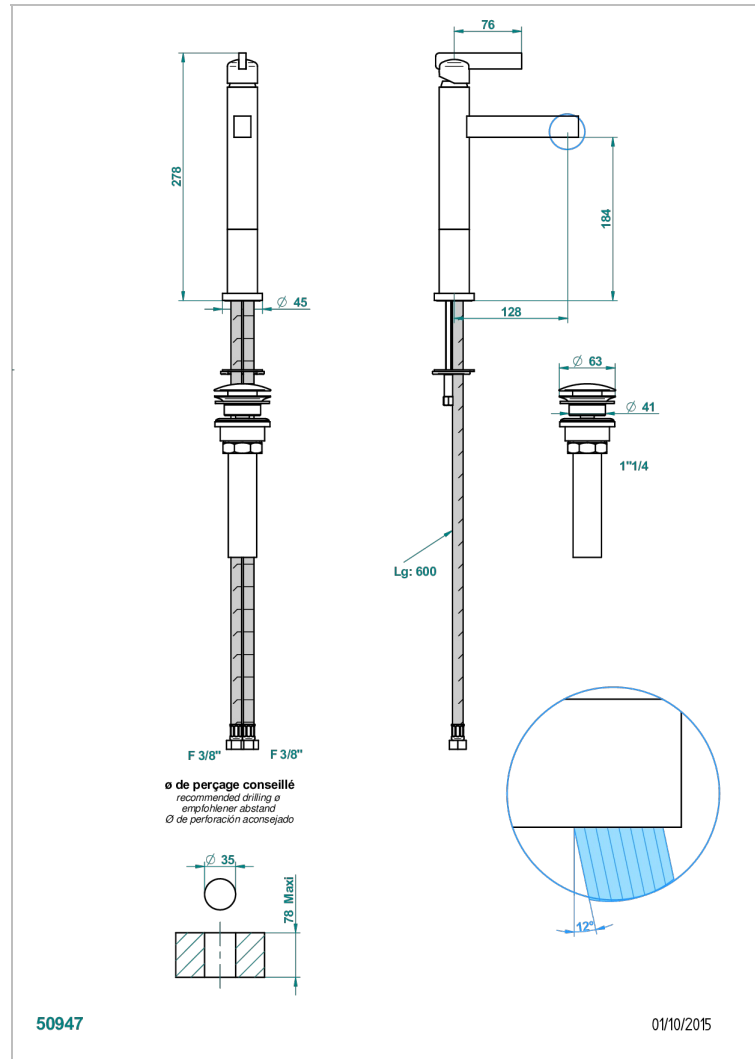

LE 11

U2A-6500D/US

Single lever faucet without drain - medium version

CHARACTERISTIC

- Le 11
- Single lever faucet without drain - medium version

TECHNICAL SPECS

- Recommandé : 3 bars (max. 5 bars) - Advised : 43,5 psi (max. 72 psi)
- 5,7 l/min à 3 bars (1.5 gpm at 43.5 psi)