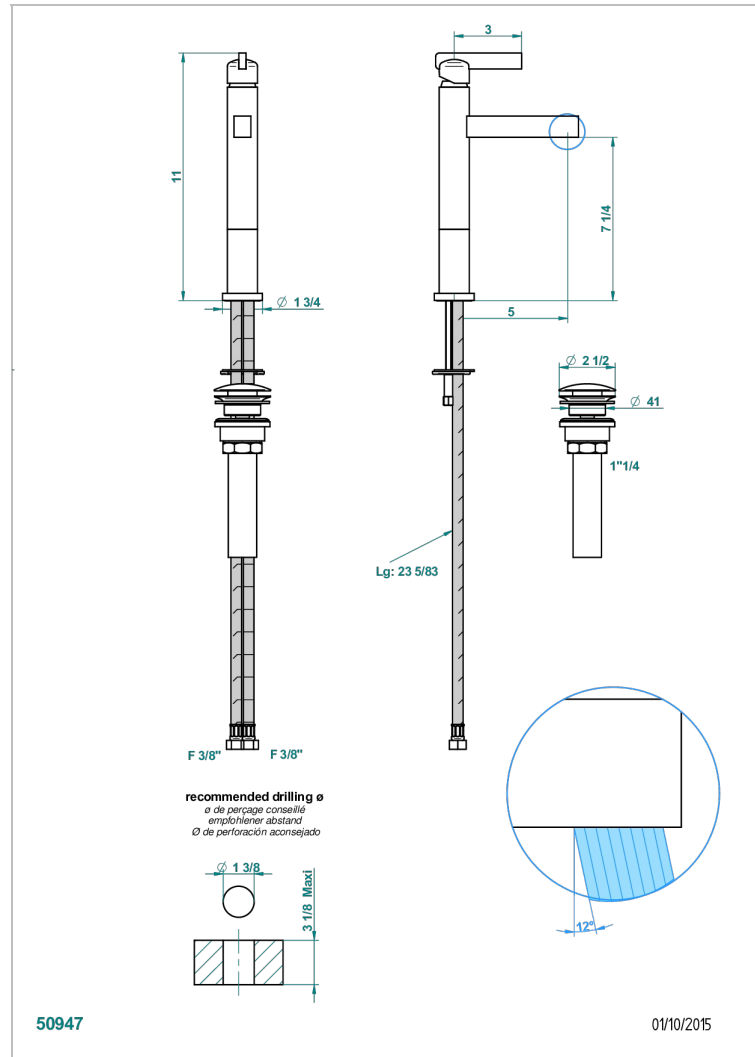

# LE 11

U2A-6500D/US

Single lever faucet without drain - medium version

## CHARACTERISTIC

- Le 11
- Single lever faucet without drain - medium version