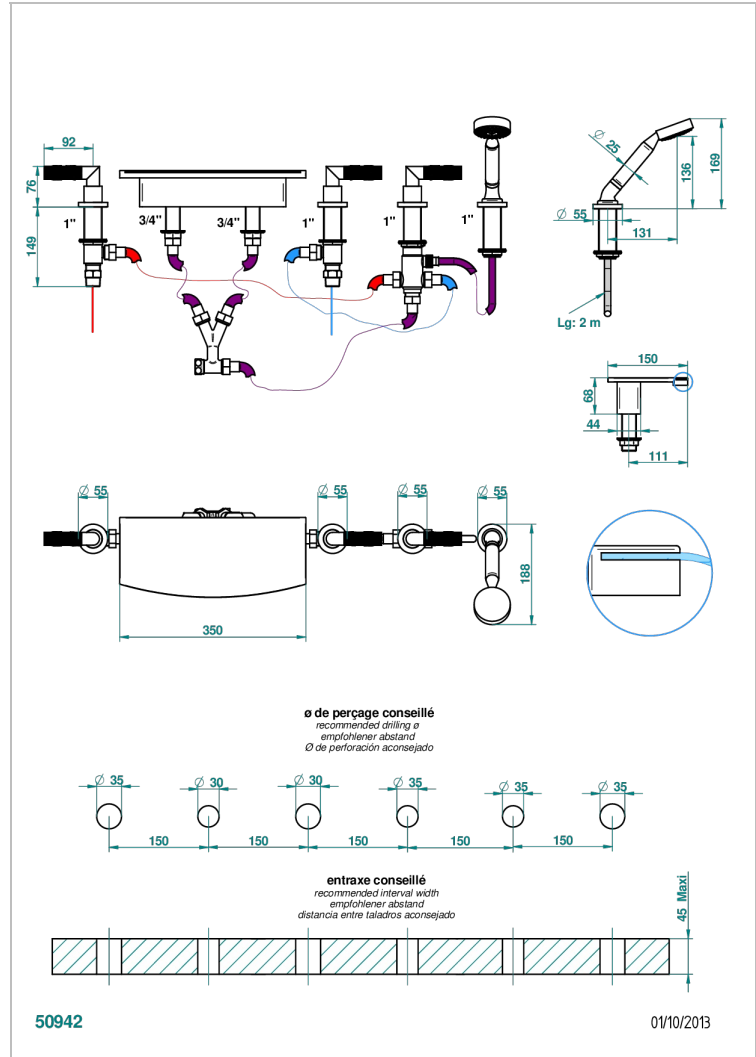

BAMBOU BLACK CRYSTAL

A33-1120/EUS

Deck mounted 3 valves roman tub set with handspray and diverter

CHARACTERISTIC

- Bambou Black crystal
- Deck mounted 3 valves roman tub set with handspray and diverter

AVAILABLE FINITIONS