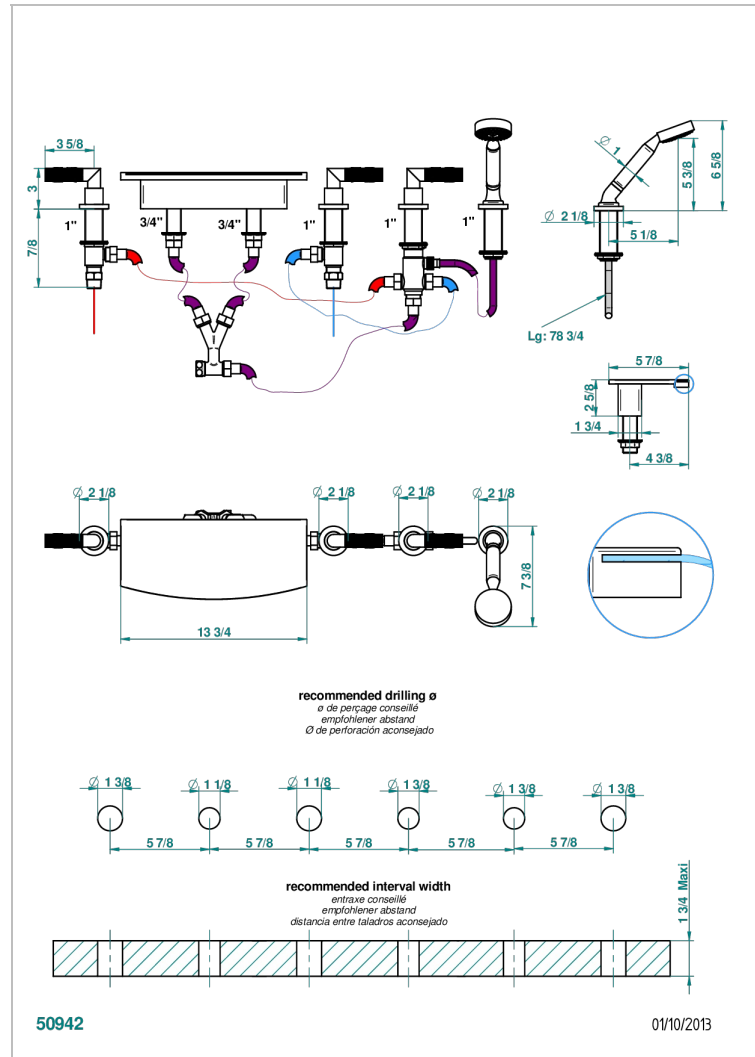

BAMBOU BLACK CRYSTAL

A33-1120/EUS

Deck mounted 3 valves roman tub set with handspray and diverter

CHARACTERISTIC

- Bambou Black crystal
- Deck mounted 3 valves roman tub set with handspray and diverter

AVAILABLE FINITIONS

Black ceram - D30
 Blush PVD - H62
 Brass color PVD - H49
 Brown bronze color PVD - F33
 Chrome polished - A02
 Chrome polished / gold polished - G02

Copper antique matt, coated - H07
 Gold color PVD - H52
 Gold mat - F07
 Gold polished - F01
 Graphite PVD - H64
 Light coated bronze - D01