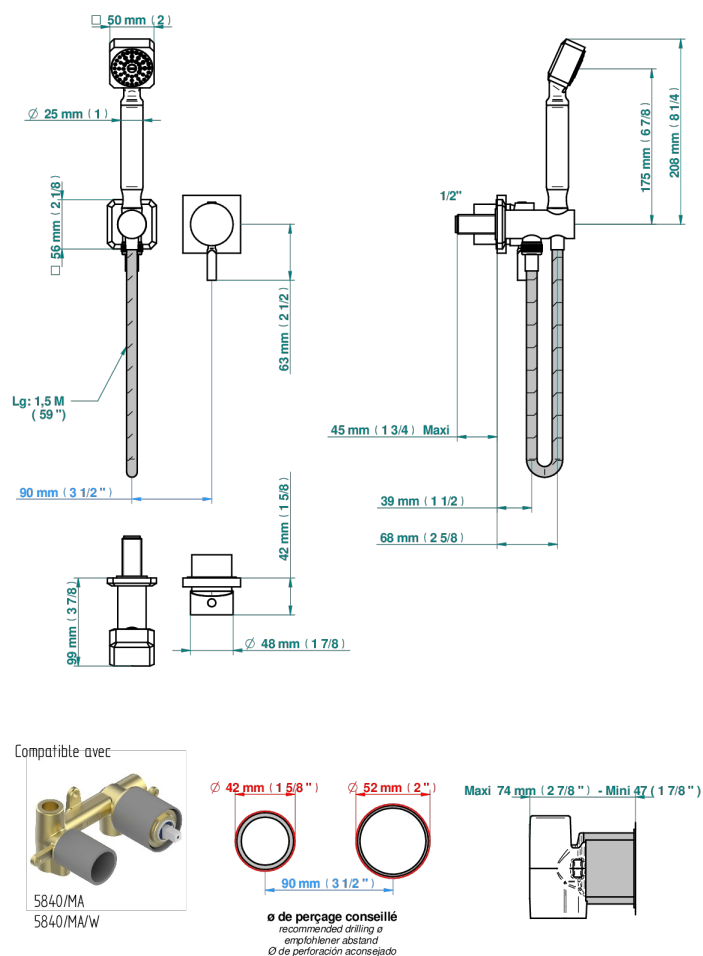

# METROPOLIS BLACK CRYSTAL WITH LEVER

A2M-6561B

Trim only for wall mixer with complete handshower on hook

50938

03/03/2021

## CHARACTERISTIC

- Métropolis Black crystal with lever
- Trim only for wall mixer with complete handshower on hook

## TECHNICAL SPECS

- Recommandé : 3 bars (max. 5 bars) - Advised : 43,5 psi (max. 72 psi)
- 9,5 l/min à 3 bars (2.5 gpm at 43.5 psi)

## RELATED SKU'S

- Ref. G00-5840/MA Rough parts for concealed wall-mounted mixer with 1/2" outlet