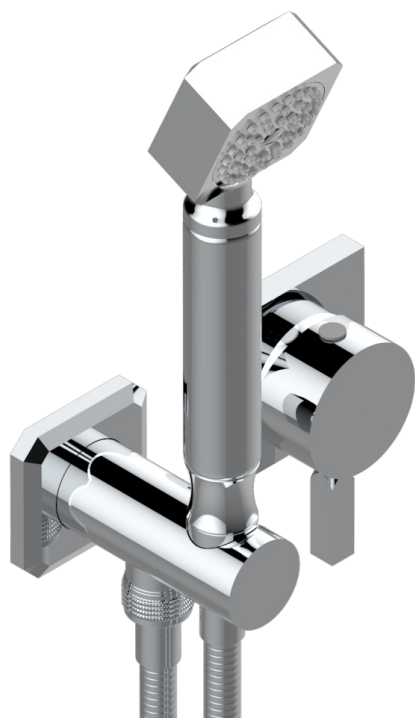

# METROPOLIS BLACK CRYSTAL WITH LEVER

A2M-6561B

Trim only for wall mixer with complete handshower on hook

50938

03/03/2021

## CHARACTERISTIC

- Métropolis Black crystal with lever
- Trim only for wall mixer with complete handshower on hook

## RELATED SKU'S

- Ref. G00-5840/MA Rough parts for concealed wall-mounted mixer with 1/2" outlet