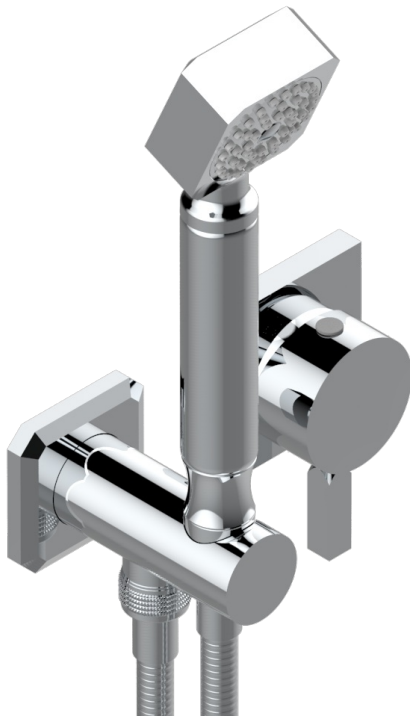

# METROPOLIS BLACK CRYSTAL

A2L-6561B

Trim only for wall mixer with complete handshower on hook

THG<sup>®</sup>  
PARIS

## CHARACTERISTIC

- Métropolis Black crystal
- Trim only for wall mixer with complete handshower on hook

## RELATED SKU'S

- Ref. G00-5840/MA Rough parts for concealed wall-mounted mixer with 1/2" outlet