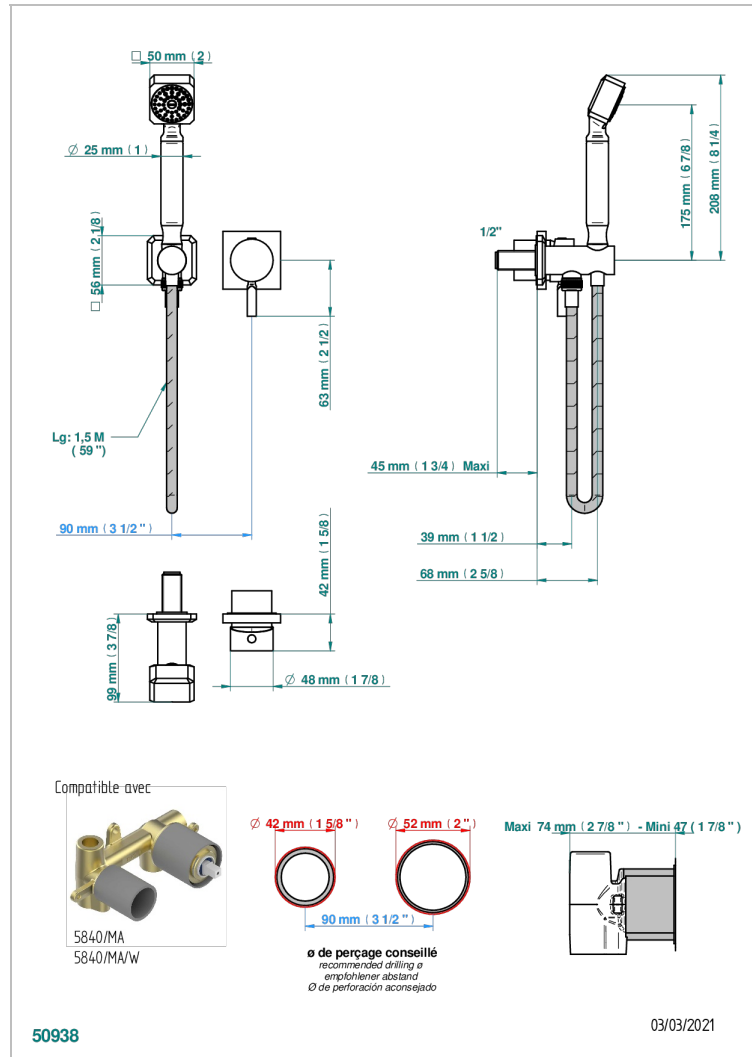

# METROPOLIS BLACK CRYSTAL

A2L-6561B

Trim only for wall mixer with complete handshower on hook

THG<sup>®</sup>  
PARIS

## CHARACTERISTIC

- Métropolis Black crystal
- Trim only for wall mixer with complete handshower on hook

## TECHNICAL SPECS

- Recommandé : 3 bars (max. 5 bars) - Advised : 43,5 psi (max. 72 psi)
- 9,5 l/min à 3 bars (2.5 gpm at 43.5 psi)

## RELATED SKU'S

- Ref. G00-5840/MA Rough parts for concealed wall-mounted mixer with 1/2" outlet