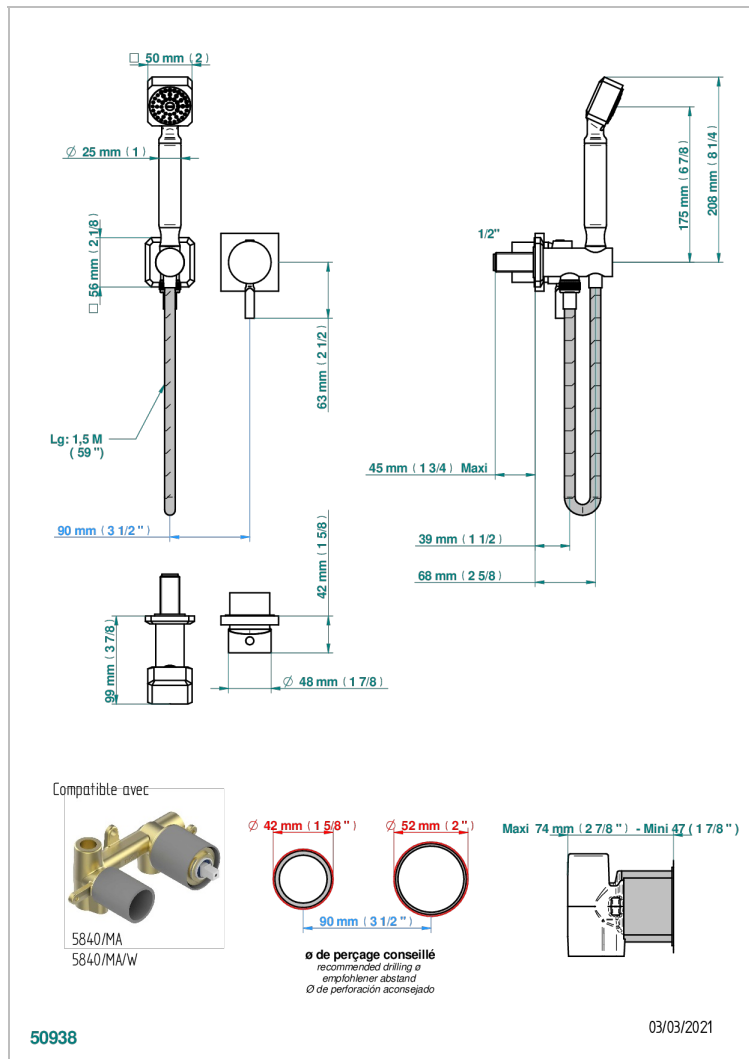

METROPOLIS CLEAR CRYSTAL WITH LEVER

A2B-6561B

Trim only for wall mixer with complete handshower on hook

CHARACTERISTIC

- Métropolis Clear crystal with lever
- Trim only for wall mixer with complete handshower on hook

TECHNICAL SPECS

- Recommandé : 3 bars (max. 5 bars) - Advised : 43,5 psi (max. 72 psi)
- 9,5 l/min à 3 bars (2.5 gpm at 43.5 psi)

RELATED SKU'S

- Ref. G00-5840/MA Rough parts for concealed wall-mounted mixer with 1/2" outlet