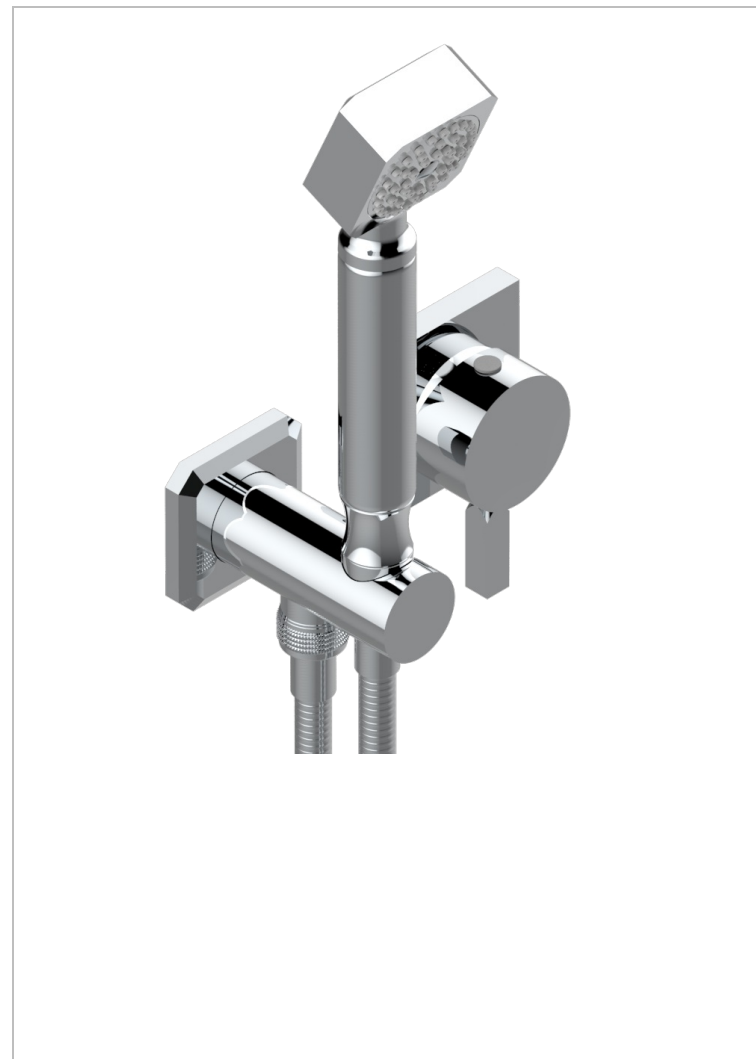

METROPOLIS CLEAR CRYSTAL WITH LEVER

A2B-6561B

Trim only for wall mixer with complete handshower on hook

CHARACTERISTIC

- Métropolis Clear crystal with lever
- Trim only for wall mixer with complete handshower on hook

TECHNICAL SPECS

- Recommandé : 3 bars (max. 5 bars) - Advised : 43,5 psi (max. 72 psi)
- 9,5 l/min à 3 bars (2.5 gpm at 43.5 psi)

RELATED SKU'S

- Ref. G00-5840/MA Rough parts for concealed wall-mounted mixer with 1/2" outlet

AVAILABLE FINITIONS

Antique nickel - H28
Black ceram - D30
Blush PVD - H62
Brass color PVD - H49
Brown bronze color PVD - F33
Gold color PVD - H52

Graphite PVD - H64
Matt Umber PVD - H67
Matt blush PVD - H60
Matt brass color PVD - H50
Matt brown bronze color PVD - F34
Matt chrome - C02