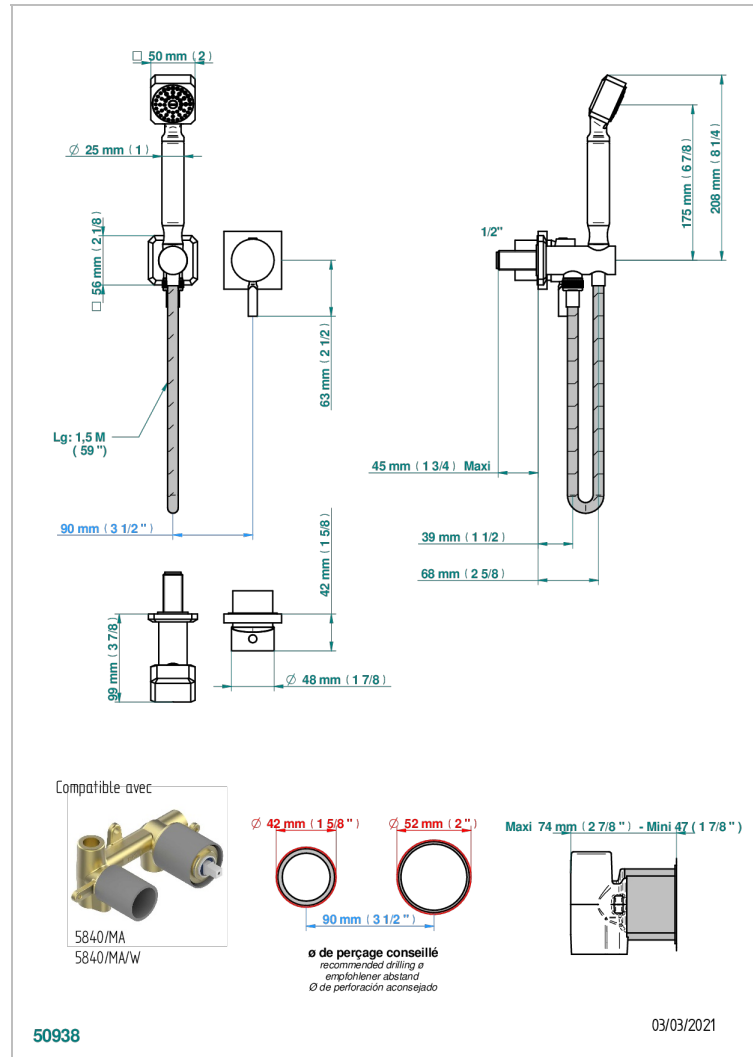

METROPOLIS CLEAR CRYSTAL

A2A-6561B

Trim only for wall mixer with complete handshower on hook

CHARACTERISTIC

- Métropolis Clear crystal
- Trim only for wall mixer with complete handshower on hook

TECHNICAL SPECS

- Recommandé : 3 bars (max. 5 bars) - Advised : 43,5 psi (max. 72 psi)
- 9,5 l/min à 3 bars (2.5 gpm at 43.5 psi)

RELATED SKU'S

- Ref. G00-5840/MA Rough parts for concealed wall-mounted mixer with 1/2" outlet