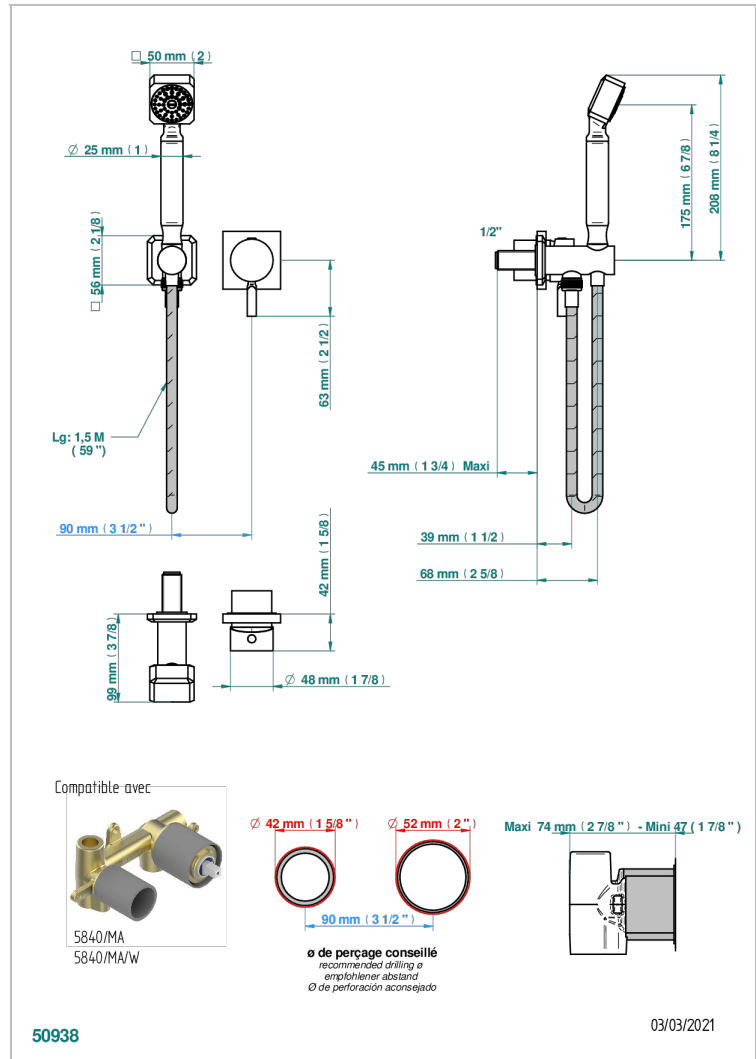

METROPOLIS CLEAR CRYSTAL

A2A-6561B

Trim only for wall mixer with complete handshower on hook

THG[®]
PARIS

CHARACTERISTIC

- Métropolis Clear crystal
- Trim only for wall mixer with complete handshower on hook

TECHNICAL SPECS

- Recommandé : 3 bars (max. 5 bars) - Advised : 43,5 psi (max. 72 psi)
- 9,5 l/min à 3 bars (2.5 gpm at 43.5 psi)

RELATED SKU'S

- Ref. G00-5840/MA Rough parts for concealed wall-mounted mixer with 1/2" outlet