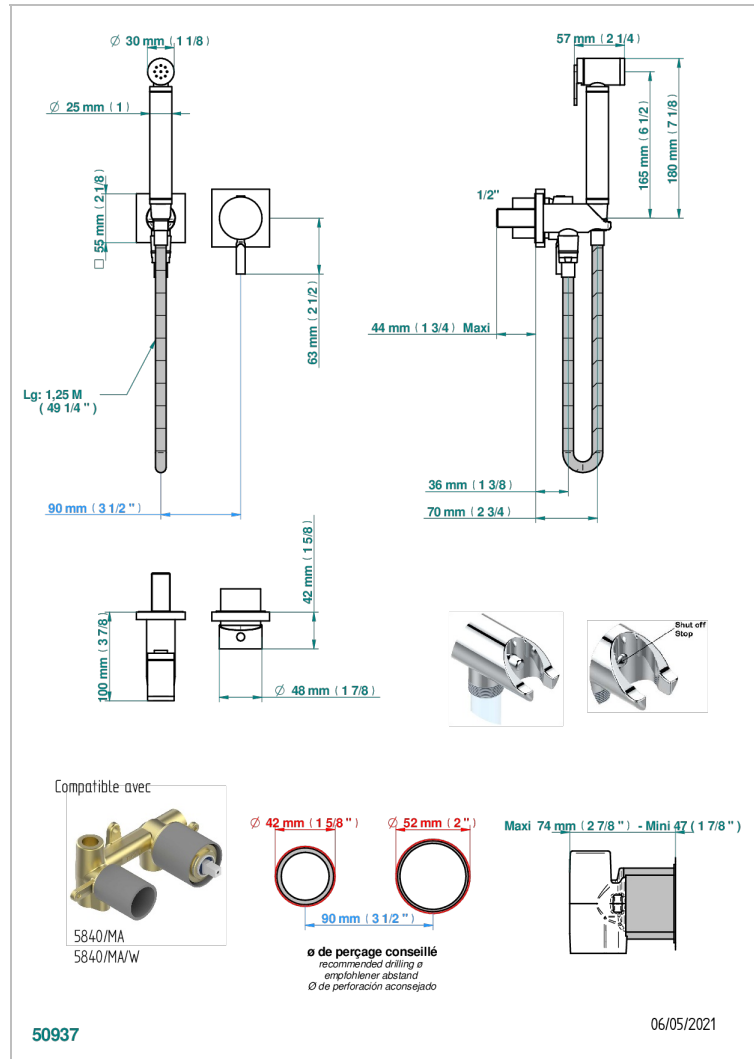

BELUGA WITH LEVER HANDLES

G1U-5840/MBG

Trim only for WC douche including: trigger spray, wall mounted single lever mixer, reinforced hose (49 1/4"), wall outlet with integrated elbow with safety stopper

CHARACTERISTIC

- ACS : 19ACCLY412

STANDARDS

RELATED SKU'S

- Ref. G00-5840/MAUS Rough parts for concealed wall-mounted mixer with 1/2" outlet

AVAILABLE FINITIONS

Black ceram - D30
Blush PVD - H62
Brass color PVD - H49
Brown bronze color PVD - F33
Chrome polished - A02
Chrome polished / gold polished - G02