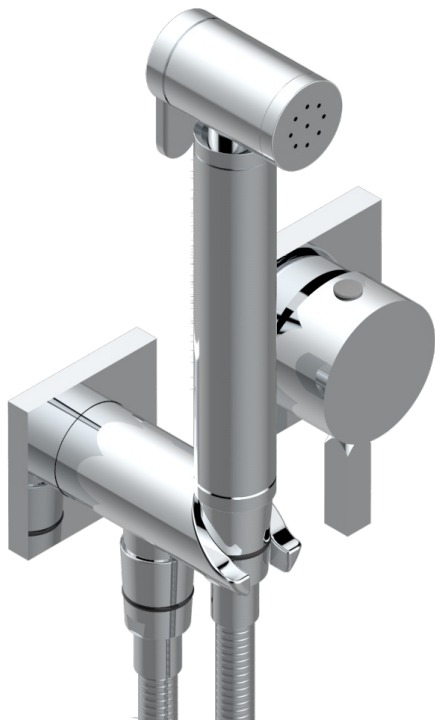

BELUGA WITH LEVER HANDLES

G1U-5840/MBG

Trim only for WC douche including: trigger spray, wall mounted single lever mixer, reinforced hose (49 1/4"), wall outlet with integrated elbow with safety stopper

CHARACTERISTIC

- ACS : 19ACCLY412

STANDARDS

RELATED SKU'S

- Ref. G00-5840/MAUS Rough parts for concealed wall-mounted mixer with 1/2" outlet

AVAILABLE FINITIONS

Black ceram - D30
Blush PVD - H62
Brass color PVD - H49
Brown bronze color PVD - F33
Chrome polished - A02
Chrome polished / gold polished - G02