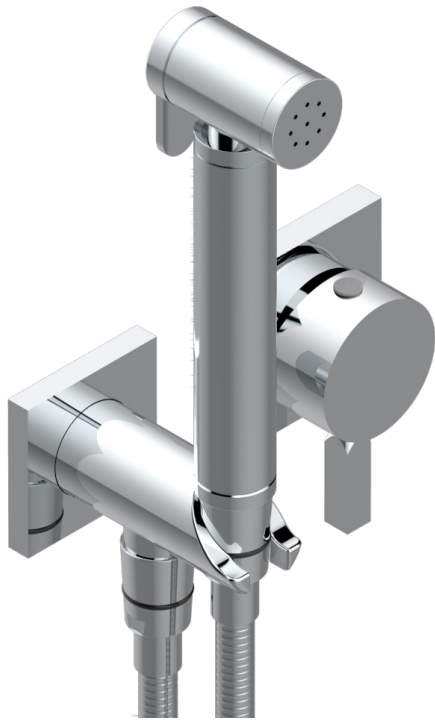

BELUGA WITH LEVER

G1U-5840/MBG

THG
PARIS

Trim only for WC douche including: trigger spray, wall mounted single lever mixer, reinforced hose (1.25m), wall outlet with integrated elbow with safety stopper

CHARACTERISTIC

- ACS : 19ACCLY412

STANDARDS

RELATED SKU'S

- Ref. G00-5840/MA Rough parts for concealed wall-mounted mixer with 1/2" outlet

AVAILABLE FINITIONS

Antique nickel - H28
Black ceram - D30
Blush PVD - H62
Brass color PVD - H49
Brown bronze color PVD - F33
Gold color PVD - H52