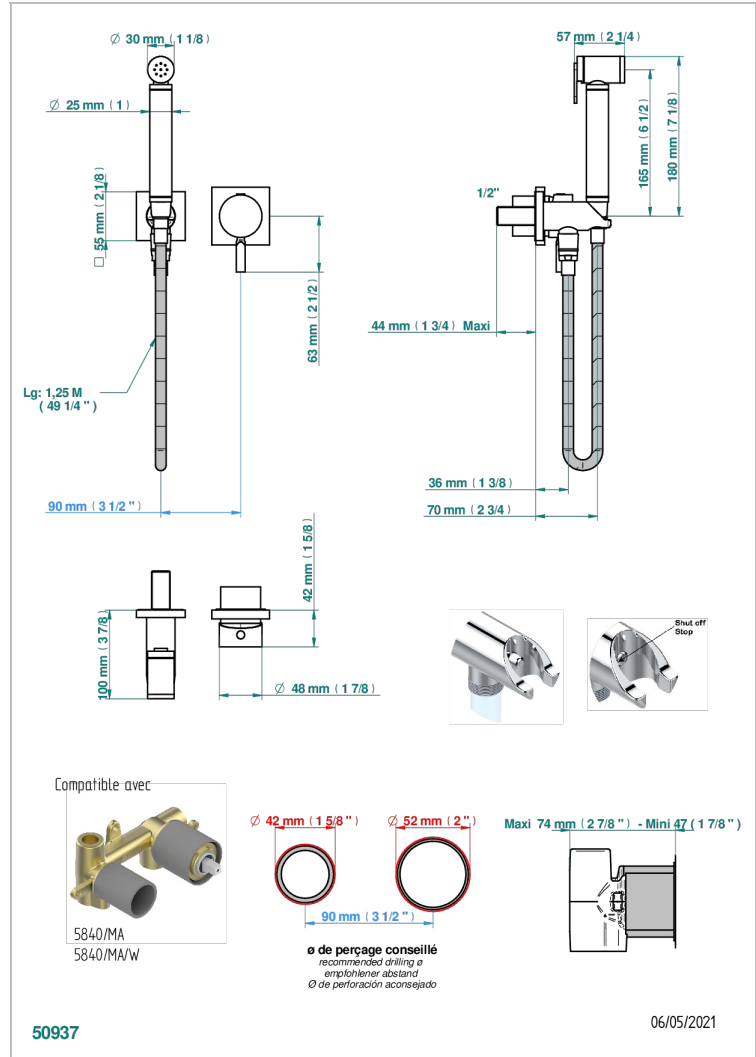

BELUGA WITH LEVER

G1U-5840/MBG

THG
PARIS

Trim only for WC douche including: trigger spray, wall mounted single lever mixer, reinforced hose (1.25m), wall outlet with integrated elbow with safety stopper

CHARACTERISTIC

- ACS : 19ACCLY412

STANDARDS

RELATED SKU'S

- Ref. G00-5840/MA Rough parts for concealed wall-mounted mixer with 1/2" outlet

AVAILABLE FINITIONS

Antique nickel - H28
Black ceram - D30
Blush PVD - H62
Brass color PVD - H49
Brown bronze color PVD - F33
Gold color PVD - H52