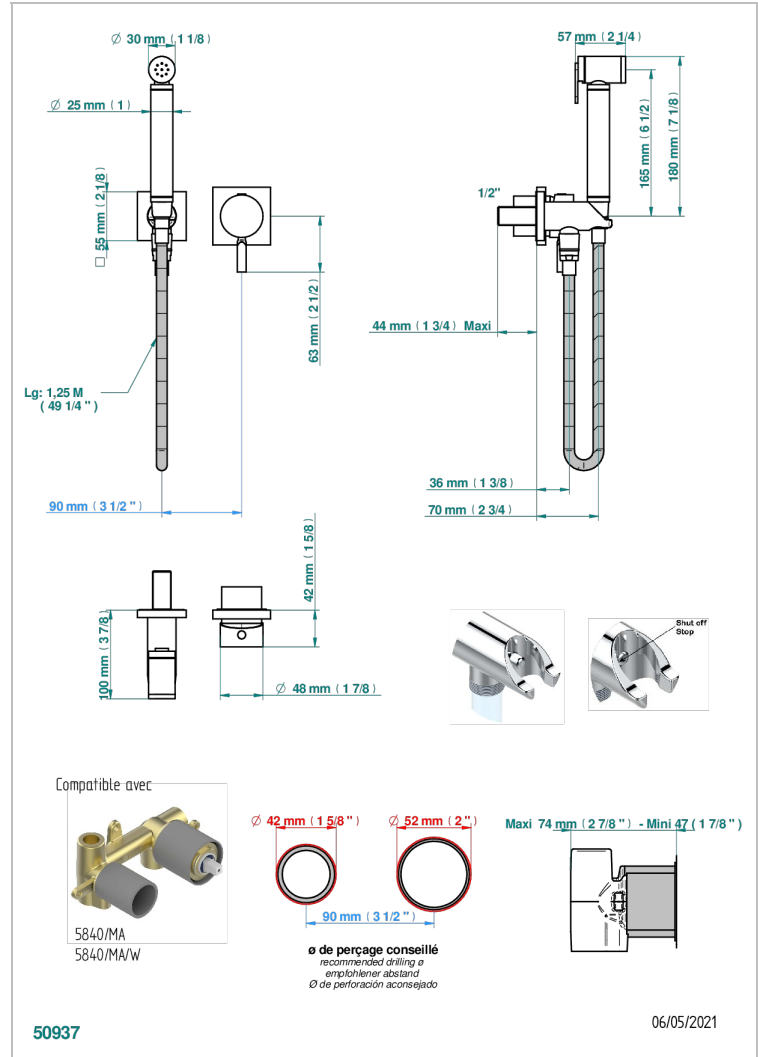

Trim only for WC douche including: trigger spray, wall mounted single lever mixer, reinforced hose (49 1/4"), wall outlet with integrated elbow with safety stopper

## CHARACTERISTIC

- ACS : 19ACCLY412

## RELATED SKU'S

- Ref. G00-5840/MAUS Rough parts for concealed wall-mounted mixer with 1/2" outlet