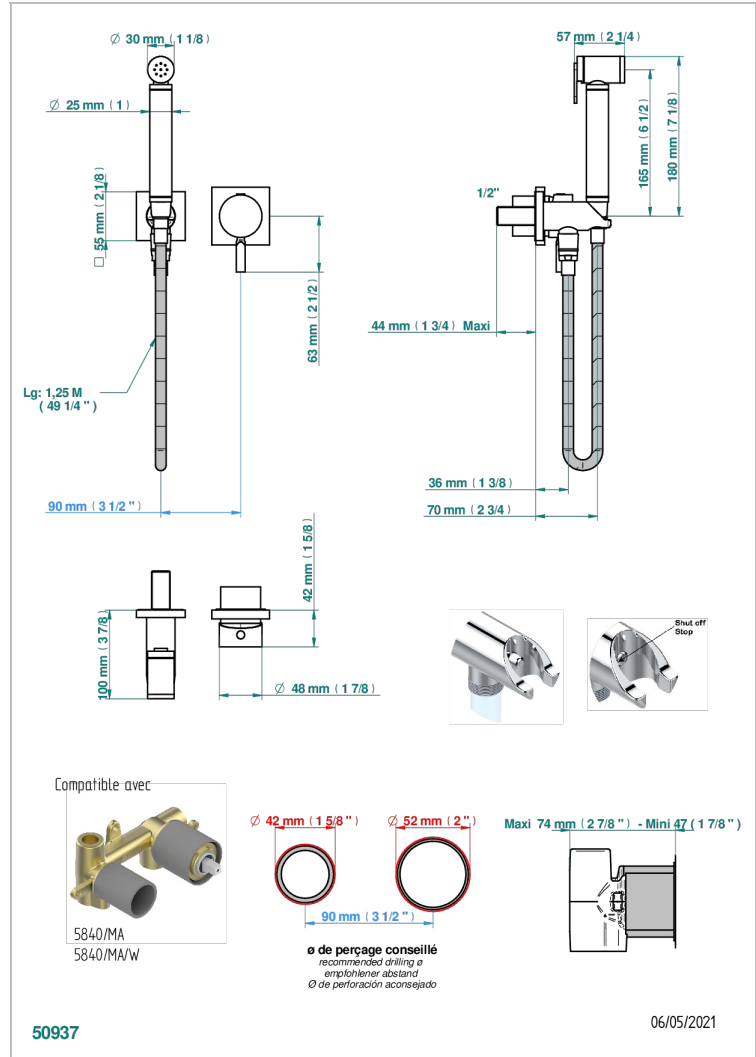

Trim only for WC douche including: trigger spray, wall mounted single lever mixer, reinforced hose (1.25m), wall outlet with integrated elbow with safety stopper

## CHARACTERISTIC

- ACS : 19ACCLY412

## RELATED SKU'S

- Ref. G00-5840/MA Rough parts for concealed wall-mounted mixer with 1/2" outlet