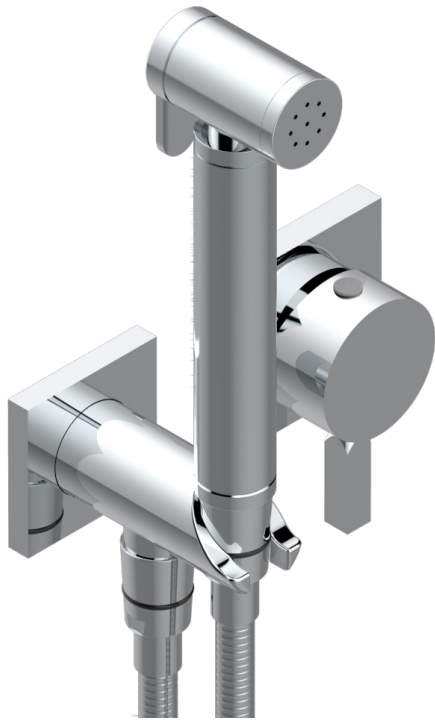

Trim only for WC douche including: trigger spray, wall mounted single lever mixer, reinforced hose (1.25m), wall outlet with integrated elbow with safety stopper

## CHARACTERISTIC

- ACS : 19ACCLY412

## RELATED SKU'S

- Ref. G00-5840/MA Rough parts for concealed wall-mounted mixer with 1/2" outlet