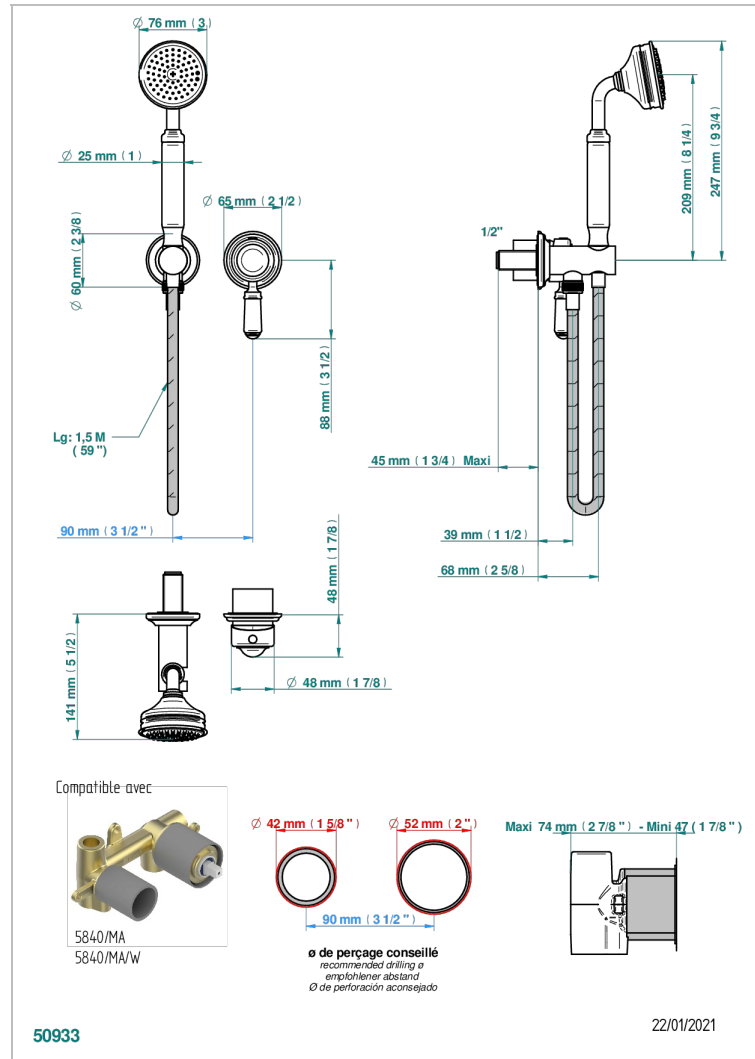

CHARLESTON WITH LEVER

G75-6561B

Trim only for wall mixer with complete handshower on hook

CHARACTERISTIC

- Charleston with lever
- Trim only for wall mixer with complete handshower on hook

TECHNICAL SPECS

- Recommandé : 3 bars (max. 5 bars) - Advised : 43,5 psi (max. 72 psi)
- 9,5 l/min à 3 bars (2.5 gpm at 43.5 psi)

RELATED SKU'S

- Ref. G00-5840/MA Rough parts for concealed wall-mounted mixer with 1/2" outlet

AVAILABLE FINITIONS

Antique nickel - H28
Black ceram - D30
Blush PVD - H62
Brass color PVD - H49
Brown bronze color PVD - F33
Gold color PVD - H52