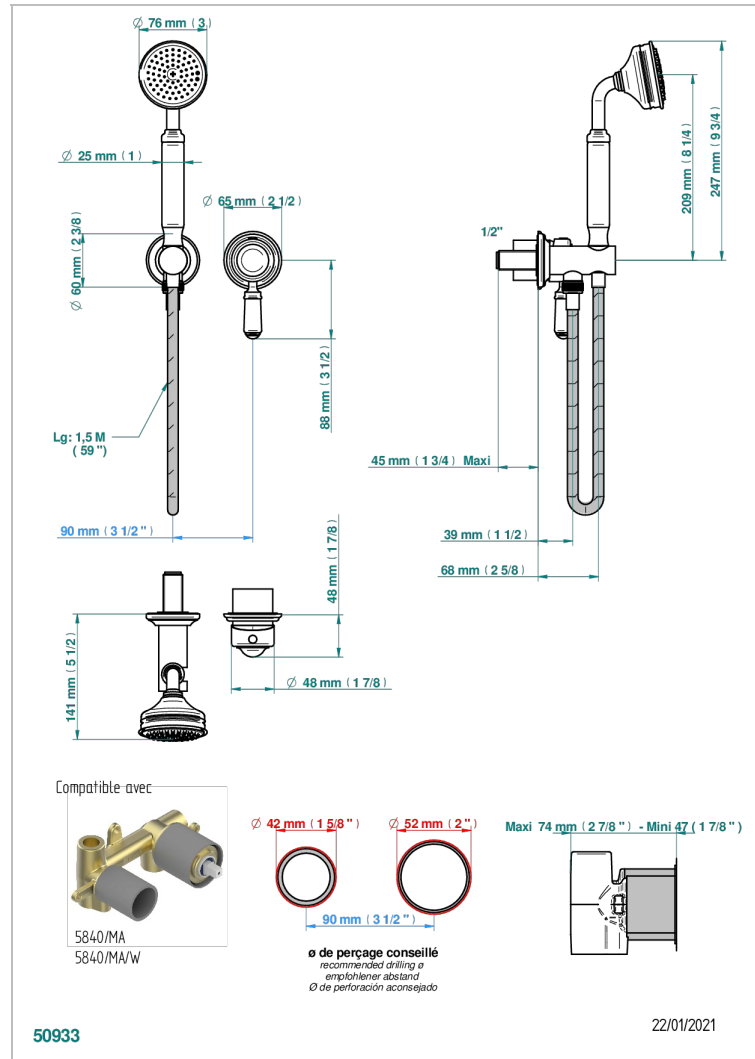

# CHARLESTON WITH LEVER

G75-6561B

Trim only for wall mixer with complete handshower on hook

## CHARACTERISTIC

- Charleston with lever
- Trim only for wall mixer with complete handshower on hook

## RELATED SKU'S

- Ref. G00-5840/MA Rough parts for concealed wall-mounted mixer with 1/2" outlet