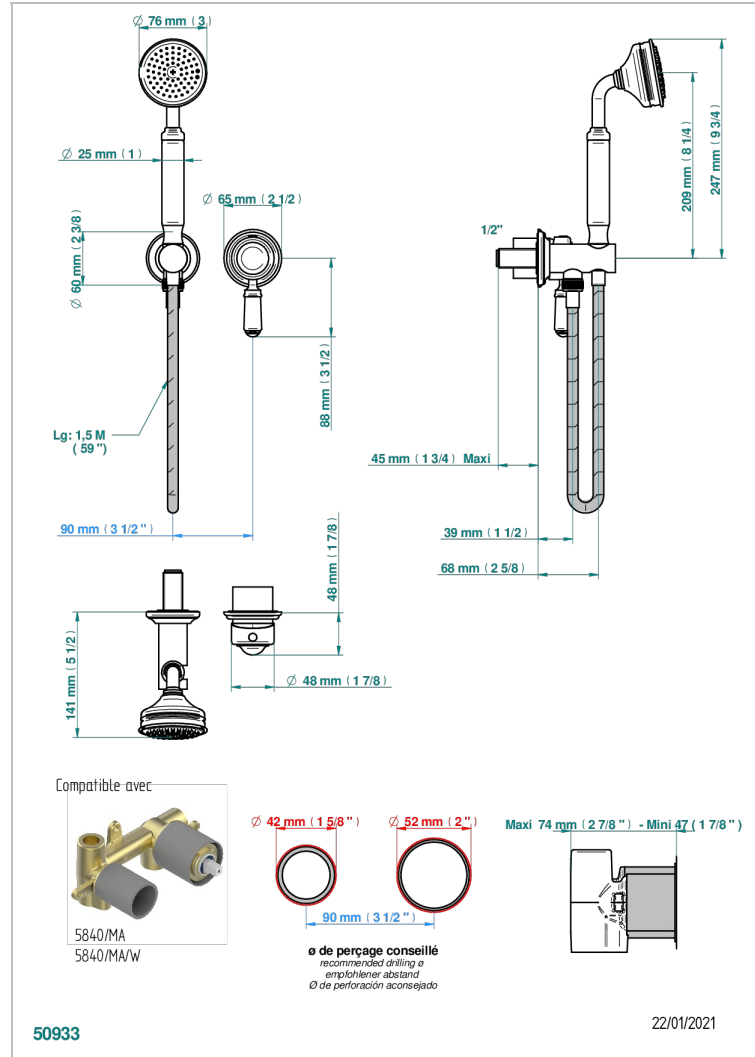

# 1900 WITH LEVER

G28-6561B

Trim only for wall mixer with complete handshower on hook

## CHARACTERISTIC

- 1900 with lever
- Trim only for wall mixer with complete handshower on hook

## RELATED SKU'S

- Ref. G00-5840/MA Rough parts for concealed wall-mounted mixer with 1/2" outlet