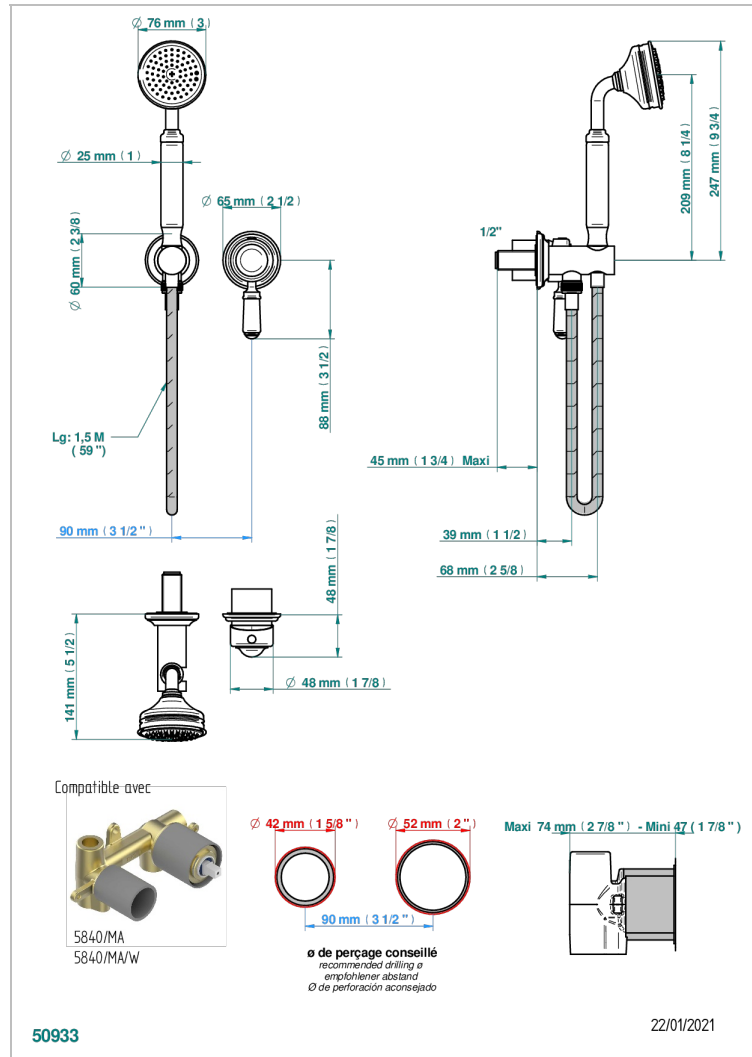

1900

G25-6561B

Trim only for wall mixer with complete handshower on hook

CHARACTERISTIC

- 1900
- Trim only for wall mixer with complete handshower on hook

TECHNICAL SPECS

- Recommandé : 3 bars (max. 5 bars) - Advised : 43,5 psi (max. 72 psi)
- 9,5 l/min à 3 bars (2.5 gpm at 43.5 psi)

RELATED SKU'S

- Ref. G00-5840/MA Rough parts for concealed wall-mounted mixer with 1/2" outlet

AVAILABLE FINITIONS

Antique nickel - H28
Black ceram - D30
Blush PVD - H62
Brass color PVD - H49
Brown bronze color PVD - F33
Gold color PVD - H52