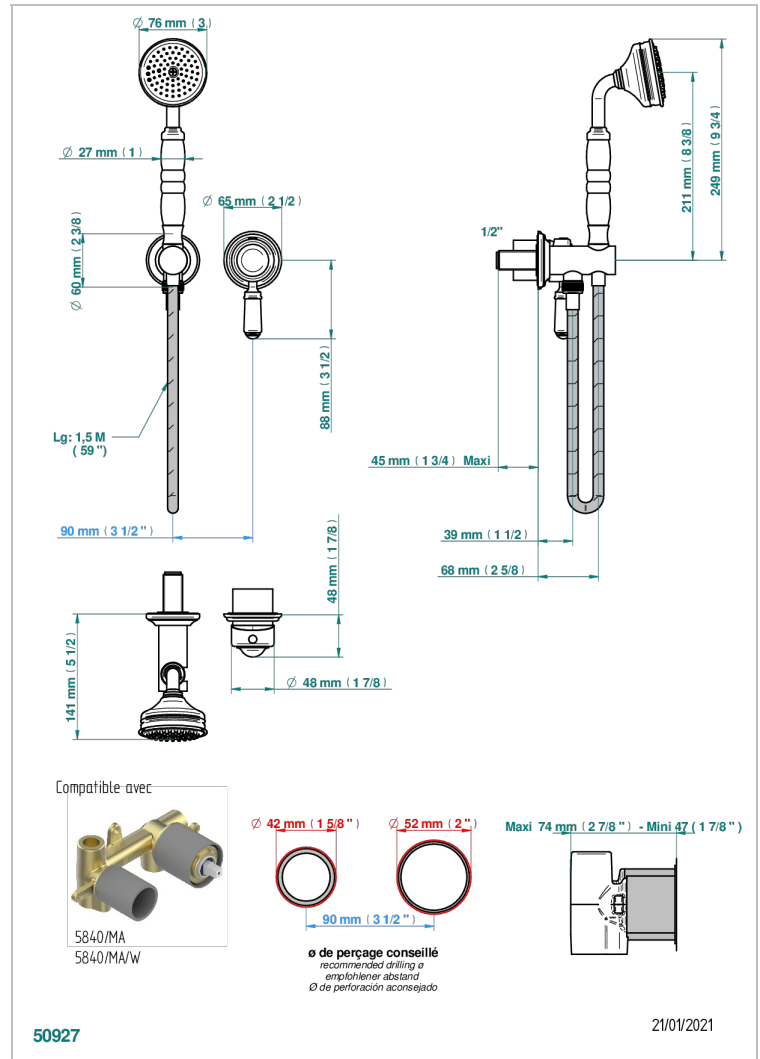

Trim only for wall mixer with complete handshower on hook

## CHARACTERISTIC

- Broadway
- Trim only for wall mixer with complete handshower on hook

## RELATED SKU'S

- Ref. G00-5840/MA Rough parts for concealed wall-mounted mixer with 1/2" outlet