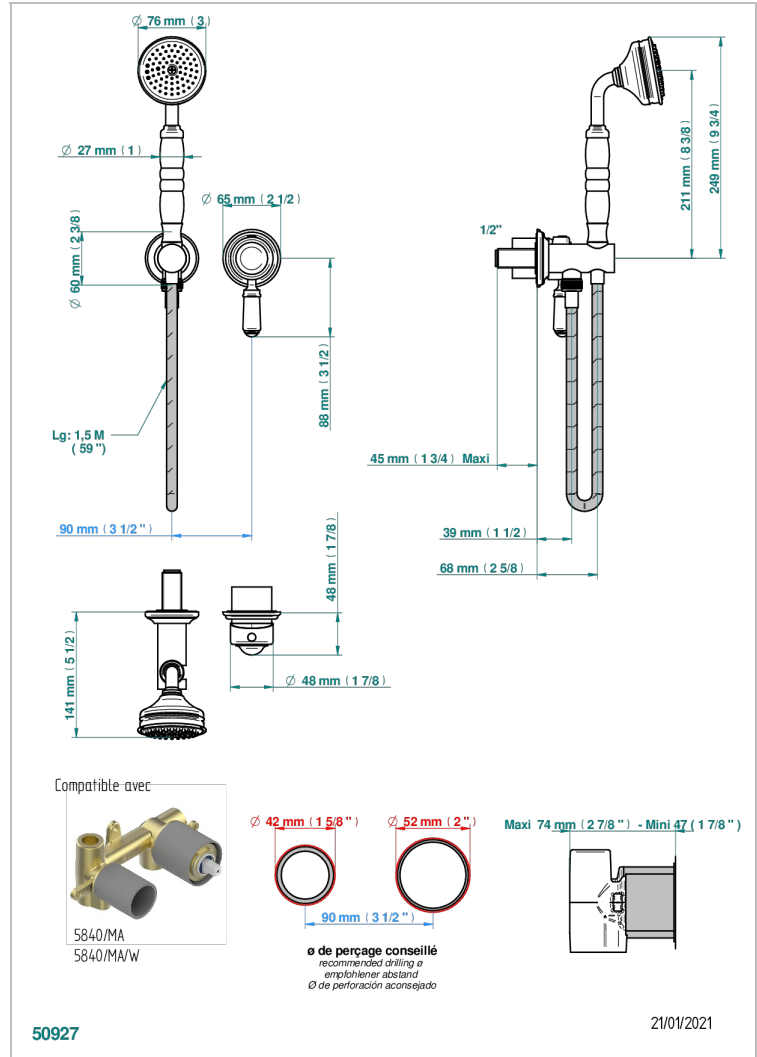

Trim only for wall mixer with complete handshower on hook

## CHARACTERISTIC

- Broadway
- Trim only for wall mixer with complete handshower on hook

## RELATED SKU'S

- Ref. G00-5840/MA Rough parts for concealed wall-mounted mixer with 1/2" outlet