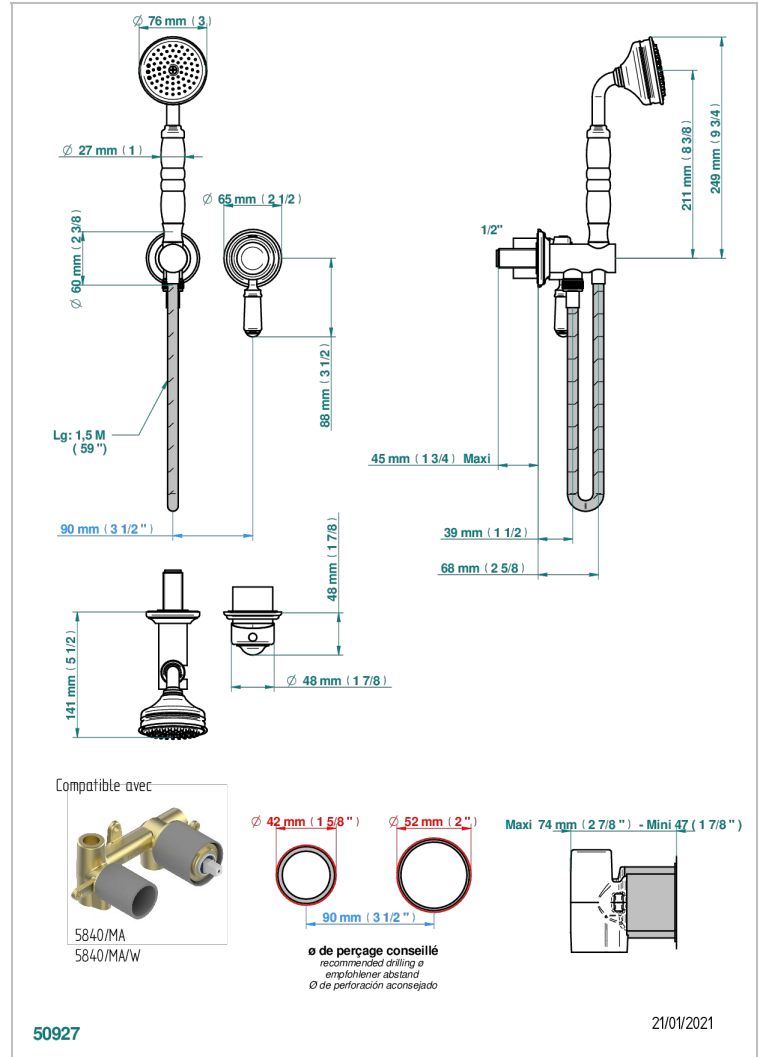

BROADWAY WITH LEVER

A04-6561B

Trim only for wall mixer with complete handshower on hook

THG[®]
PARIS

CHARACTERISTIC

- Broadway with Lever
- Trim only for wall mixer with complete handshower on hook

TECHNICAL SPECS

- Recommandé : 3 bars (max. 5 bars) - Advised : 43,5 psi (max. 72 psi)
- 9,5 l/min à 3 bars (2.5 gpm at 43.5 psi)

RELATED SKU'S

- Ref. G00-5840/MA Rough parts for concealed wall-mounted mixer with 1/2" outlet