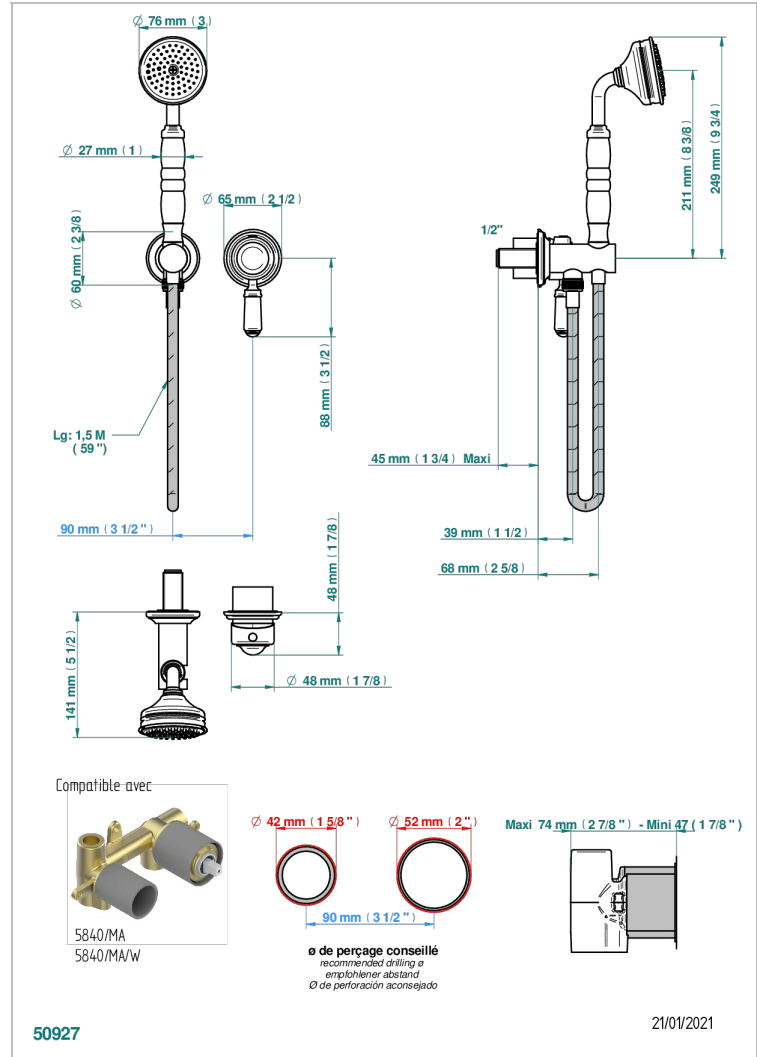

BROADWAY WITH LEVER

A04-6561B

Trim only for wall mixer with complete handshower on hook

THG[®]
PARIS

CHARACTERISTIC

- Broadway with Lever
- Trim only for wall mixer with complete handshower on hook

TECHNICAL SPECS

- Recommandé : 3 bars (max. 5 bars) - Advised : 43,5 psi (max. 72 psi)
- 9,5 l/min à 3 bars (2.5 gpm at 43.5 psi)

RELATED SKU'S

- Ref. G00-5840/MA Rough parts for concealed wall-mounted mixer with 1/2" outlet