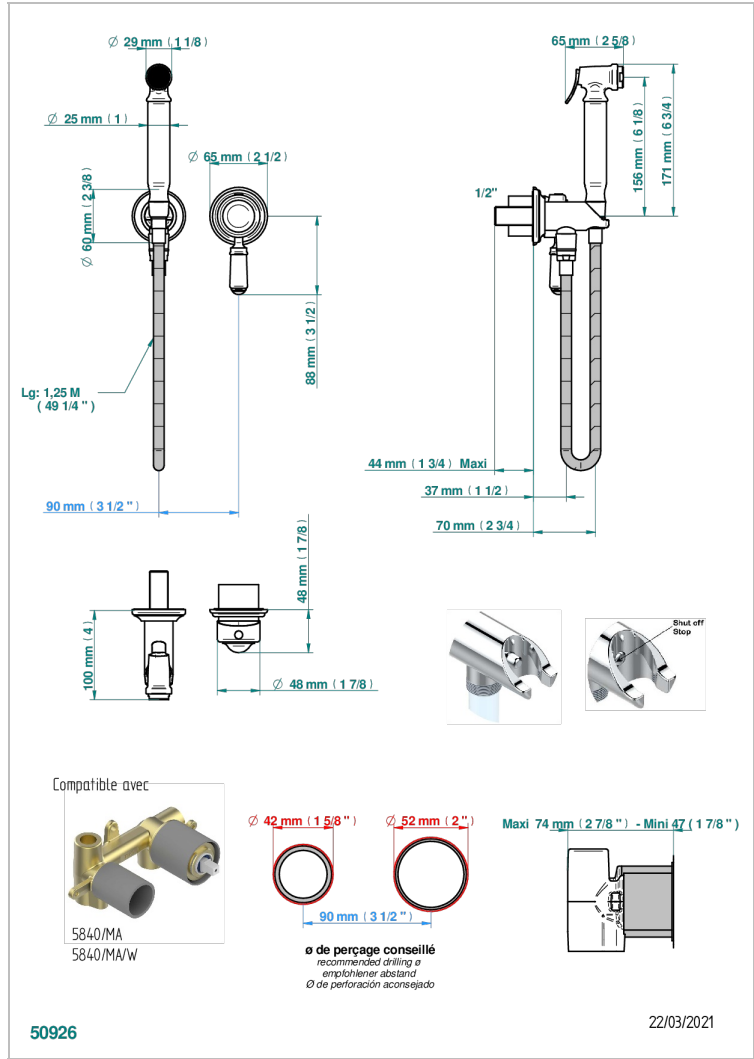

CHARLESTON WITH LEVER HANDLES

G75-5840/MBG

Trim only for WC douche including: trigger spray, wall mounted single lever mixer, reinforced hose (49 1/4"), wall outlet with integrated elbow with safety stopper

CHARACTERISTIC

- ACS : 19ACCLY412

TECHNICAL SPECS

- Recommandé : 3 bars (max. 5 bars) - Advised : 43,5 psi (max. 72 psi)
- 9,5 l/min à 3 bars (2.5 gpm at 43.5 psi)

STANDARDS

RELATED SKU'S

- Ref. G00-5840/MAUS Rough parts for concealed wall-mounted mixer with 1/2" outlet