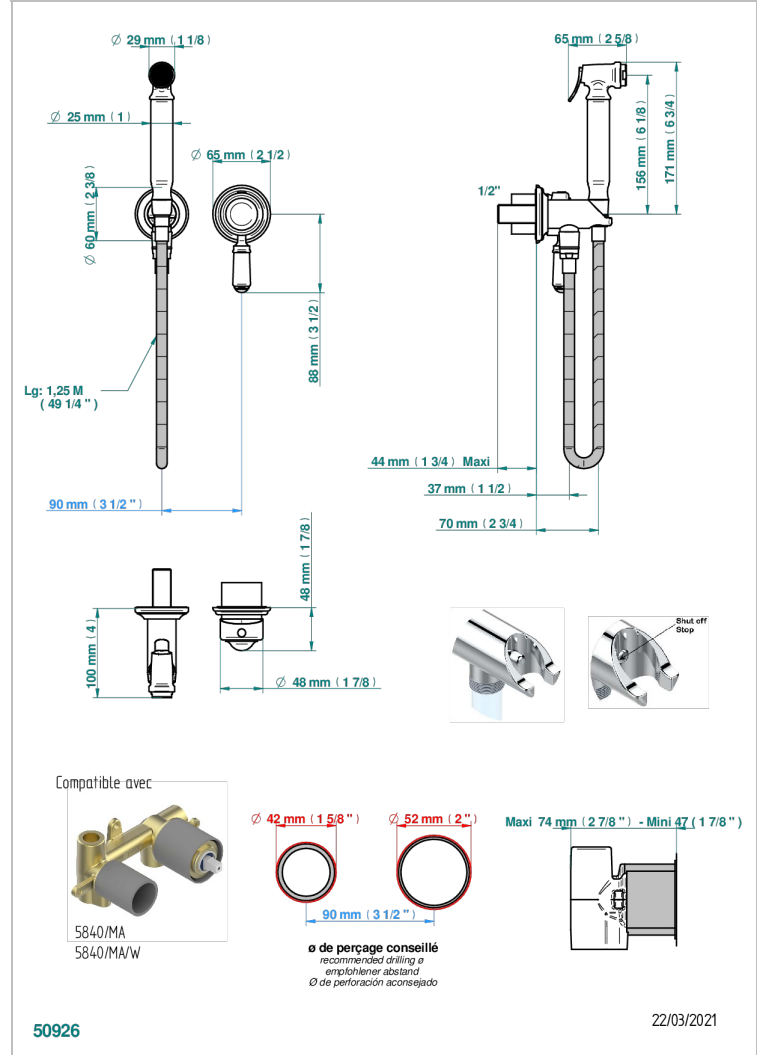

CHARLESTON WITH LEVER

G75-5840/MBG

THG
PARIS

Trim only for WC douche including: trigger spray, wall mounted single lever mixer, reinforced hose (1.25m), wall outlet with integrated elbow with safety stopper

CHARACTERISTIC

- ACS : 19ACCLY412

TECHNICAL SPECS

- Recommandé : 3 bars (max. 5 bars) - Advised : 43,5 psi (max. 72 psi)
- 9,5 l/min à 3 bars (2.5 gpm at 43.5 psi)

STANDARDS

RELATED SKU'S

- Ref. G00-5840/MA Rough parts for concealed wall-mounted mixer with 1/2" outlet