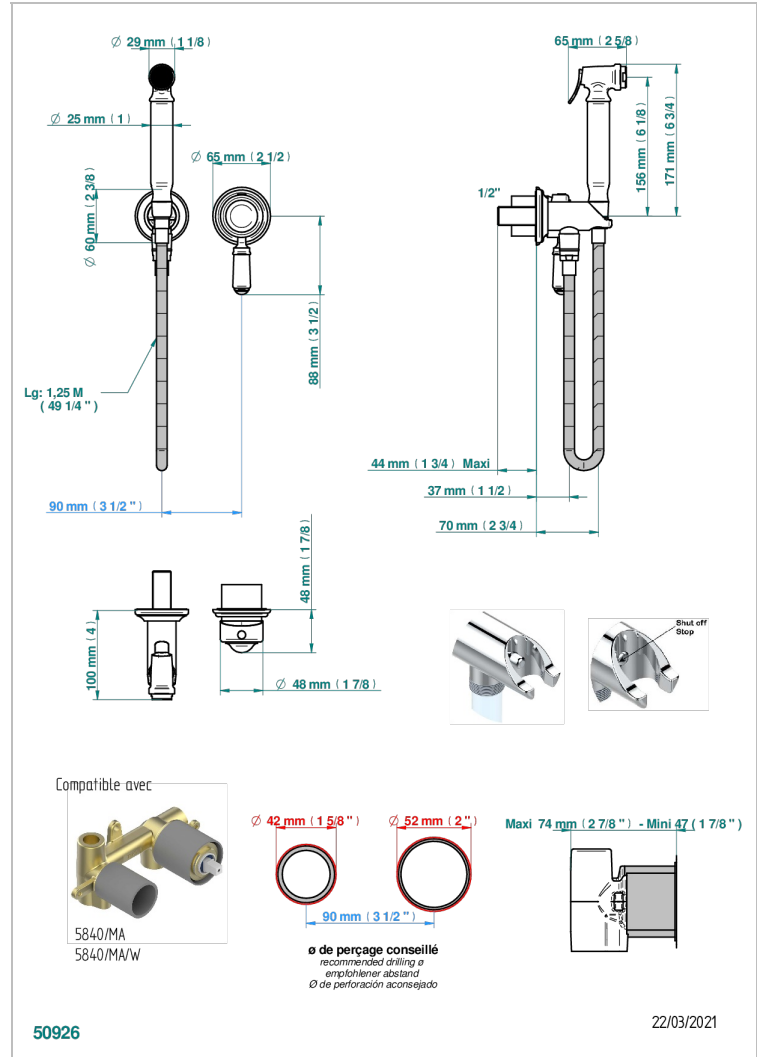

# CHARLESTON WITH LEVER

G75-5840/MBG

THG  
PARIS

Trim only for WC douche including: trigger spray, wall mounted single lever mixer, reinforced hose (1.25m), wall outlet with integrated elbow with safety stopper

## CHARACTERISTIC

- ACS : 19ACCLY412

## TECHNICAL SPECS

- Recommandé : 3 bars (max. 5 bars) - Advised : 43,5 psi (max. 72 psi)
- 9,5 l/min à 3 bars (2.5 gpm at 43.5 psi)

## RELATED SKU'S

- Ref. G00-5840/MA Rough parts for concealed wall-mounted mixer with 1/2" outlet